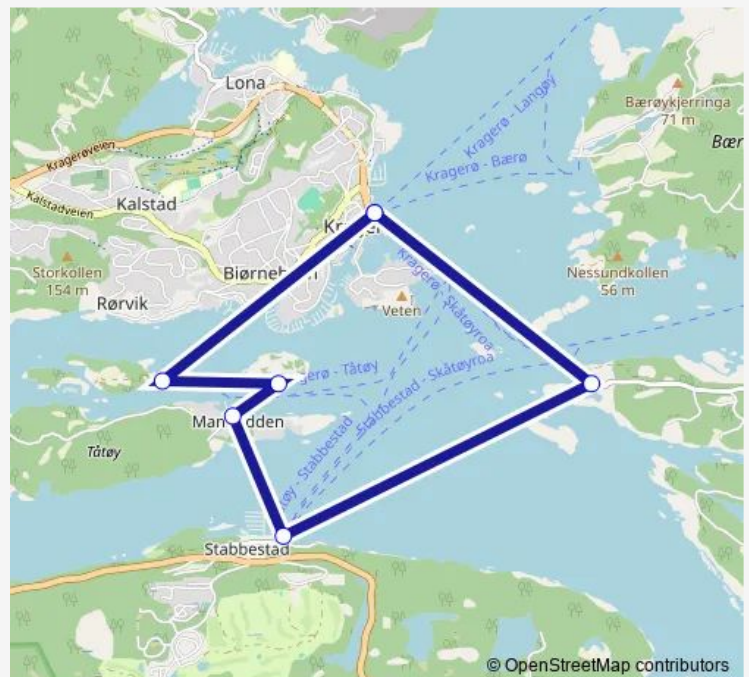

Ferry 711 BF Jesper

[Go to website](#)

Direction

Kragerø ferjekai — Kragerø ferjekai

7 stops

[Open route schedule](#)

Kragerø ferjekai

Skåtøyroa ferjekai

Stabbestad ferjekai

Tåtøy ferjekai

Furuholmen brygge

Kirkeholmen brygge

Kragerø ferjekai

Route schedule

Kragerø ferjekai — Kragerø ferjekai

Monday	06:20-21:00
Tuesday	06:20-21:00
Wednesday	06:20-21:00
Thursday	06:20-21:00
Friday	06:20-21:00
Saturday	10:15-14:30
Sunday	17:00-21:00

Route info

Direction: Kragerø ferjekai

Stops: 7

Trip Duration: 0 hour 45 min

© OpenStreetMap contributors

■ 711 — BF Jesper

BusMaps

Direction

Thursday 06:40-20:05

Friday 06:40-20:05

Saturday 09:25-12:25

Sunday —

Route info

Direction: Kragerø ferjekai

Stops: 4

Trip Duration: 0 hour 23 min