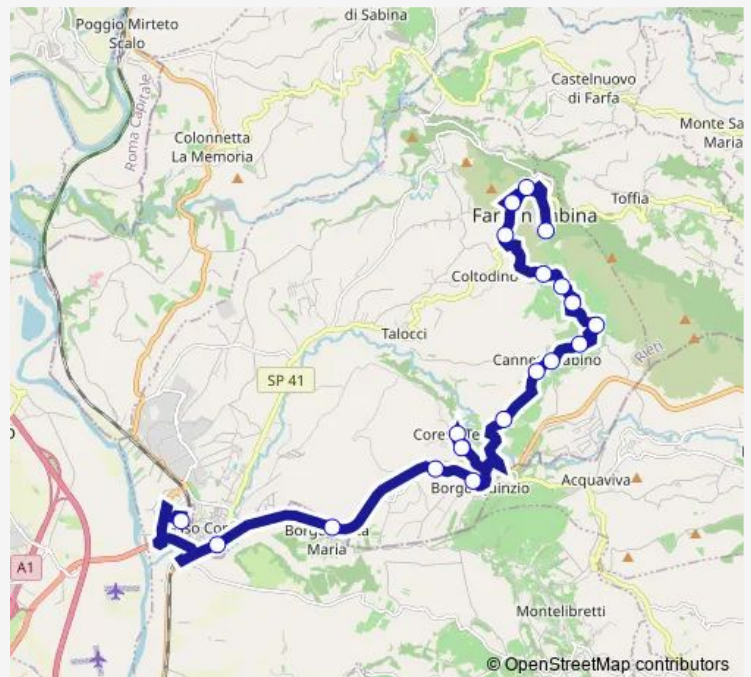

**Direction**

Montelibretti | Stazione FS # f9958 — Fara Sabina | Via Rieti Via Villini # f9937

20 stops

[Open route schedule](#)

- Montelibretti | Stazione FS # f9958
- Fara Sabina | Via Salaria (Passo Corese) # f1034
- Montelibretti | Borgo Santa Maria # f1036
- Fara Sabina | Via Palombara Via Salaria # f10043
- Fara Sabina | Borgo Quinzio # f10044
- Fara Sabina | Corese Terra # f10627
- Passo Corese | Terra # f00091
- Fara Sabina | Corese Terra # f10626
- Fara Sabina | Via Roma Via Colle Noce # f9995
- Fara Sabina | Via Roma Via Colle Fusari # f9996
- Fara Sabina | Canneto # f10011
- Fara Sabina | Montecavallo # f9998
- Fara Sabina | Via Roma Via Linneo # f9999
- Fara Sabina | Via Montegrottone Via Roma # f10000
- Fara Sabina | Montegrottone # f10001
- Fara Sabina | Via Montegrottone Via Plinio # f10002
- Fara Sabina | Via Montegrottone Via Farnese # f10006
- Fara Sabina | Via Farnese Via Prime Case # f9975
- Fara Sabina | Cimitero # f9976
- Fara Sabina | Via Rieti Via Villini # f9937

**Route schedule**

Montelibretti | Stazione FS # f9958 — Fara Sabina | Via Rieti Via Villini # f9937

Monday	09:05
Tuesday	09:05
Wednesday	09:05
Thursday	09:05
Friday	09:05
Saturday	09:00
Sunday	—

**Route info**

Direction: Montelibretti | Stazione FS # f9958

Stops: 20

Trip Duration: 0 hour 35 min

Passo Corese - Fara in Sabina # Pm029d

Bus time schedules and route maps are available in an offline PDF at [busmaps.com](https://busmaps.com). Use the [busmaps.com](https://busmaps.com) website to see live bus times, train schedule or subway schedule, and step-by-step directions for all public transit in Fara in Sabina

The schedule is provided in the local timezone. Times with "(+1)" indicate departures on the next day.

PDF file created on 2025-02-26

2024 BusMaps.com - All Rights Reserved