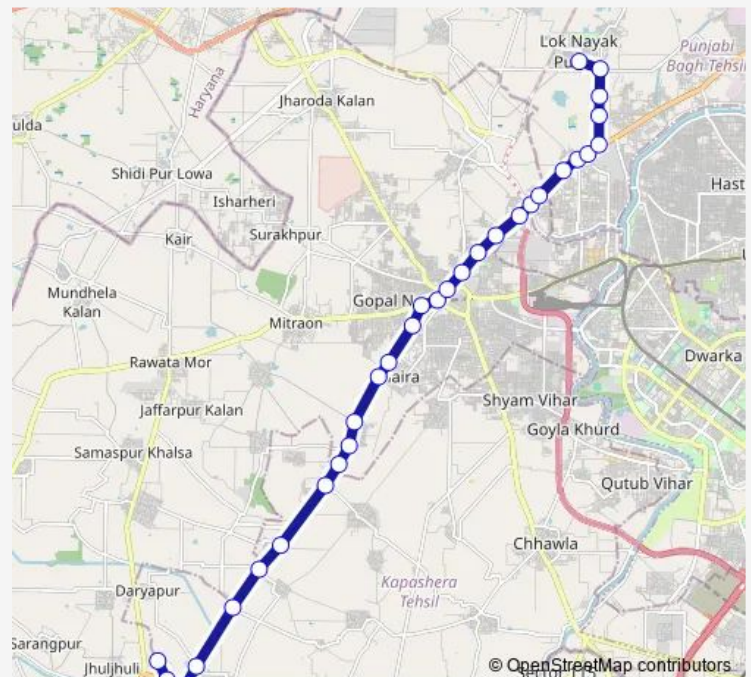

### Route schedule

Ghuman Hera Cluster Depot 1 — Loknayak Puram

Monday 11:45-23:43

Tuesday 11:45-23:43

Wednesday 11:45-23:43

Thursday 11:45-23:43

Friday 11:45-23:43

Saturday 11:45-23:43

### Route info

Direction: Ghuman Hera Cluster Depot 1

Stops: 31

Trip Duration: 1 hour 15 min

998stldown2

BusMaps

Jai Vihar

Airforce Station (Banicamp)