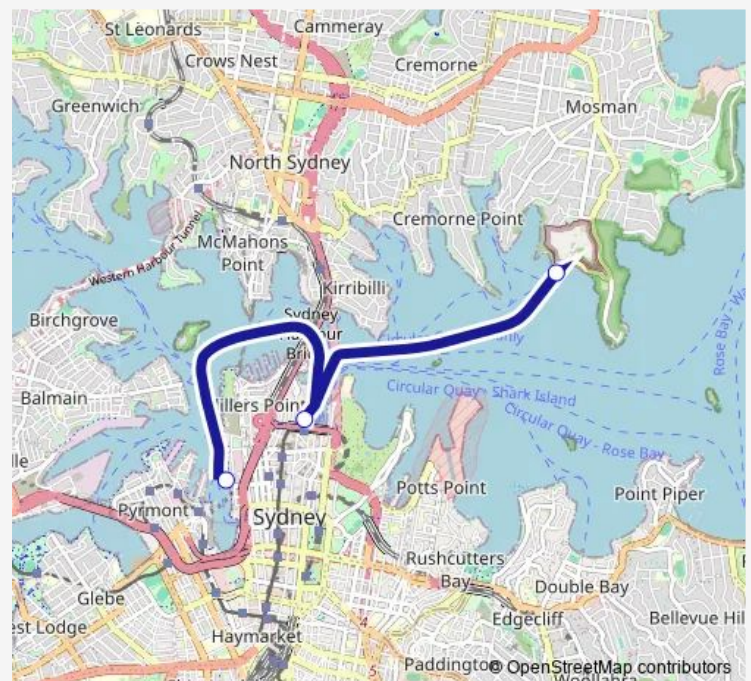

### Direction

Taronga Zoo Wharf — Darling Harbour Wharf 2

3 stops

[Open route schedule](#)

Taronga Zoo Wharf

Circular Quay, Wharf 6, Side A

Darling Harbour Wharf 2

### Route schedule

Taronga Zoo Wharf — Darling Harbour Wharf 2

Monday	09:45-17:00
Tuesday	09:45-17:00
Wednesday	09:45-17:00
Thursday	09:45-17:00
Friday	09:45-17:00
Saturday	09:30-16:50
Sunday	09:30-16:50

### Route info

Direction: Taronga Zoo Wharf

Stops: 3

Trip Duration: 0 hour 30 min

CCTZ — Cctz Taronga Zoo Ferry

**Direction**

Darling Harbour Wharf 2 — Taronga Zoo Wharf

3 stops

[Open route schedule](#)

Darling Harbour Wharf 2

Circular Quay, Wharf 6, Side A

Taronga Zoo Wharf