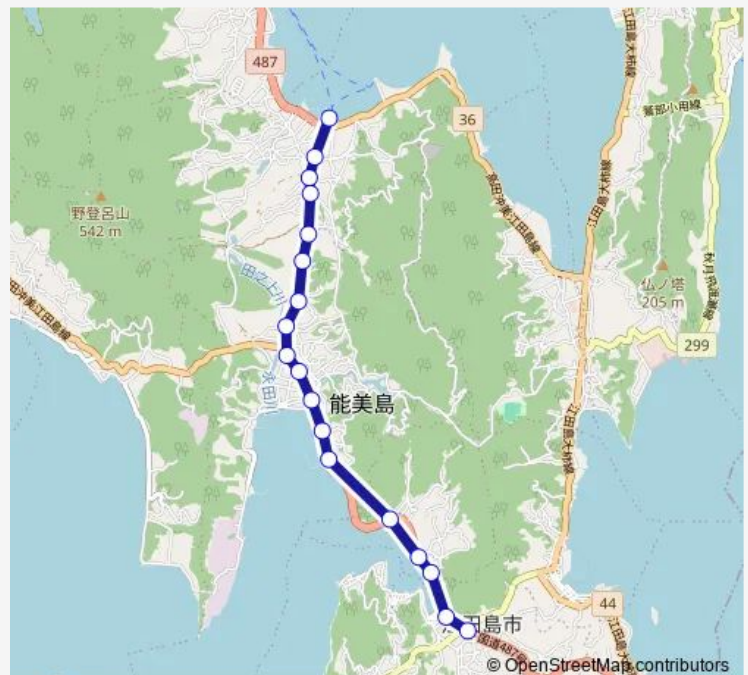

Route schedule

中町棧橋 — 大柿高校前

Monday 06:52-20:35

Tuesday 06:52-20:35

Wednesday 06:52-20:35

Thursday 06:52-20:35

Friday 06:52-20:35

Saturday 06:52-20:35

Sunday 06:52-20:35

Route info

Direction: 中町棧橋

Stops: 18

Trip Duration: 0 hour 14 min

■ 中町棧橋・鹿川・大柿高校

中町棧橋・鹿川・大柿高校 Bus time schedules and route maps are available in an offline PDF at busmaps.com. Use the busmaps.com website to see live bus times, train schedule or subway schedule, and step-by-step directions for all public transit in Etajima