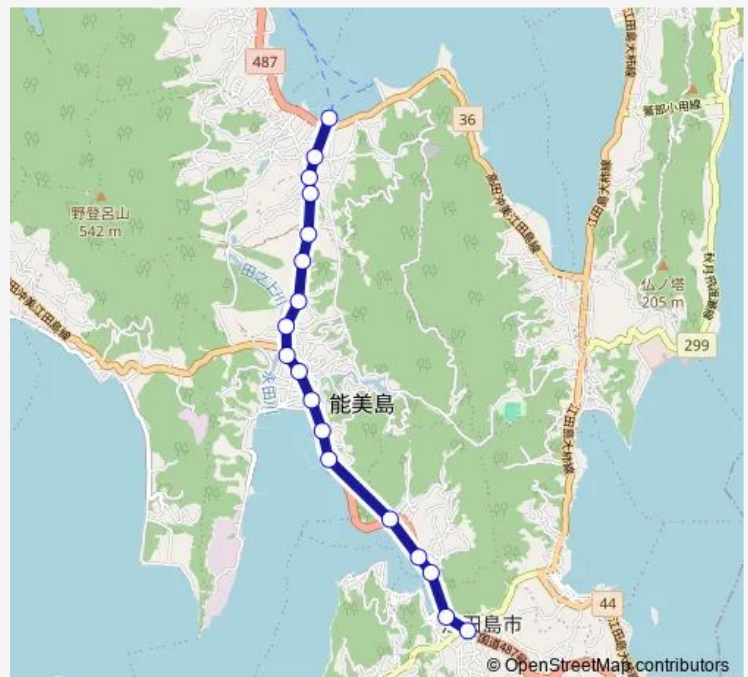

Bus 中町棧橋・鹿川・大柿高校

[Go to website](#)

Direction

中町棧橋 — 大柿高校前

18 stops

[Open route schedule](#)

中町棧橋

長石

能美中学校前

迫田口

宮山

永田

上郷

下郷

是長口

鹿川小学校前

中浜

東浜

鎌木

余防

澤医院前

峰ヶ迫

J a 呉大古支店前

大柿高校前

Route schedule

中町棧橋 — 大柿高校前

Monday 06:52-20:35

Tuesday 06:52-20:35

Wednesday 06:52-20:35

Thursday 06:52-20:35

Friday 06:52-20:35

Saturday 06:52-20:35

Sunday 06:52-20:35

Route info

Direction: 中町棧橋

Stops: 18

Trip Duration: 0 hour 14 min

■ 中町棧橋・鹿川・大柿高校