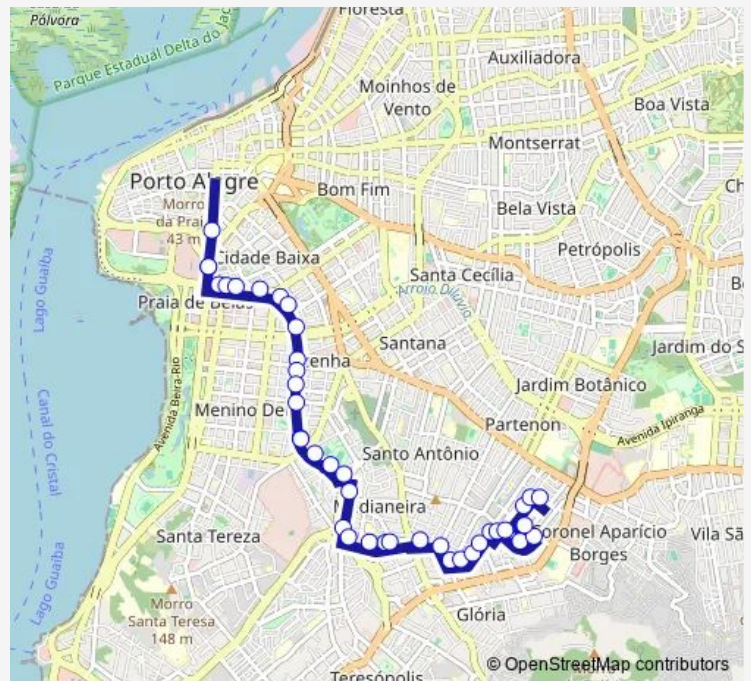

Sunday 07:30-20:10

Route info

Direction: Borges DE Medeiros DF 1210 EF Caixa Econômica

Stops: 42

Trip Duration: 0 hour 27 min

2572 — Paulino Azurenha / Azenha / Cascatinha(V Leste)

OSWALDO ROLLA (FOGUINHO) 140 PRACA