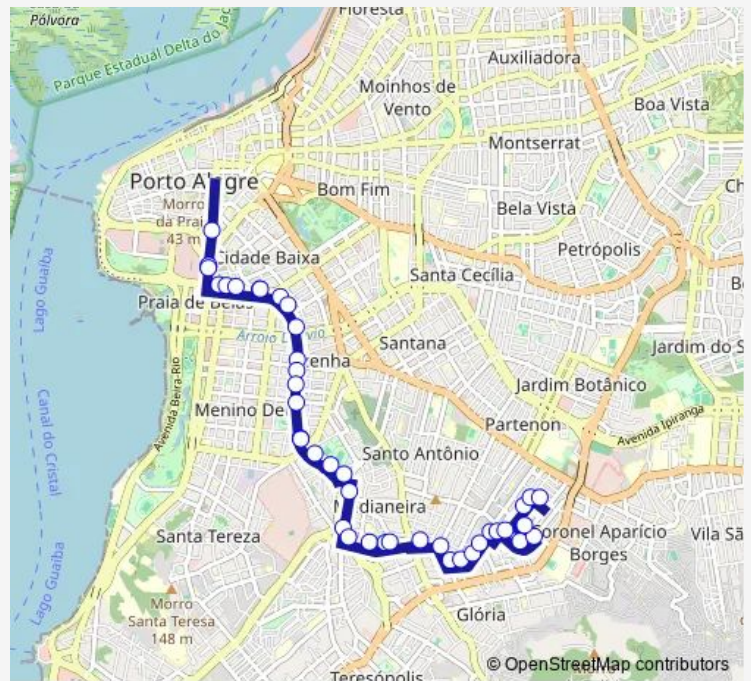

CEL Gastao Haslocher Mazon EF Praça EF Praça

CEL Gastao Haslocher Mazon 75 Estadio Olimpico

Oswaldo Rolla (Foguinho) 140 Praca

DR Carlos Barbosa 977

Route schedule

Borges DE Medeiros DF 1210 EF Caixa Econômica — Alcindo Guanabara 249

Monday	06:30-18:30
Tuesday	06:30-18:30
Wednesday	06:30-20:10
Thursday	06:30-18:30
Friday	06:30-20:10
Saturday	06:15-20:40
Sunday	07:30-20:10

Route info

Direction: Borges DE Medeiros DF 1210 EF Caixa Econômica

Stops: 40

Trip Duration: 0 hour 30 min

2572 — Paulino Azurenha / Azenha / Cascatinha(V Leste)

DR Carlos Barbosa DF 1400

Niteroi 77/53

Niteroi DF 308 Colegio Venezuela

Niteroi 471

Niteroi 535 Esq. CEL Neves