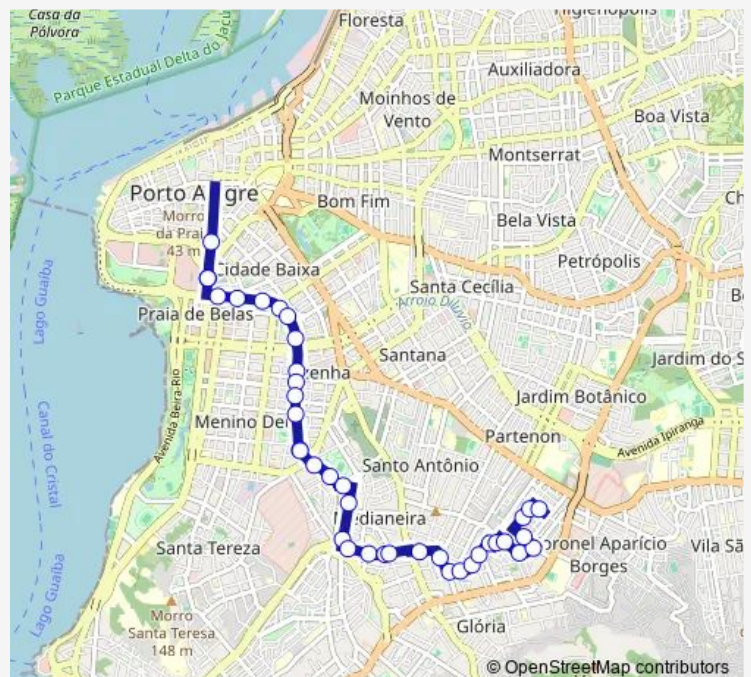

Saturday 06:30-22:15

Sunday 07:15-22:35

Route info

Direction: Partenon Doze DE Outubro

Stops: 42

Trip Duration: 0 hour 30 min

2572 — Paulino Azurena / Azenha / Cascatinha(V Leste)

Medianeira Niteroi