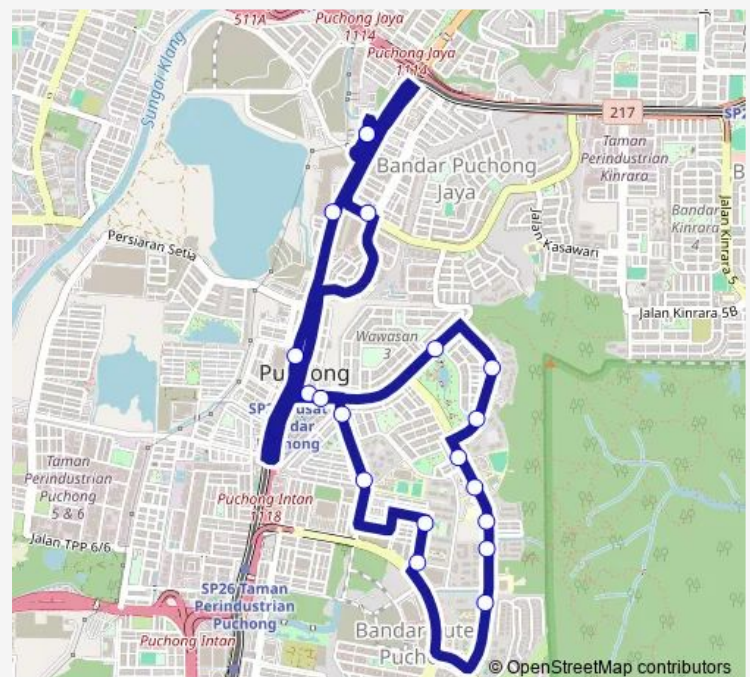

Saturday 06:00-19:00

Sunday 06:00-19:00

Route info

Direction: (M) Sj680 LRT IOI Puchong

Stops: 19

Trip Duration: 0 hour 35 min

T600 — Stesen LRT IOI Puchong ~ Taman Wawasan

T600 Bus time schedules and route maps are available in an offline PDF at busmaps.com. Use the busmaps.com website to see live bus times, train schedule or subway schedule, and step-by-step directions for all public transit in Kuala Lumpur