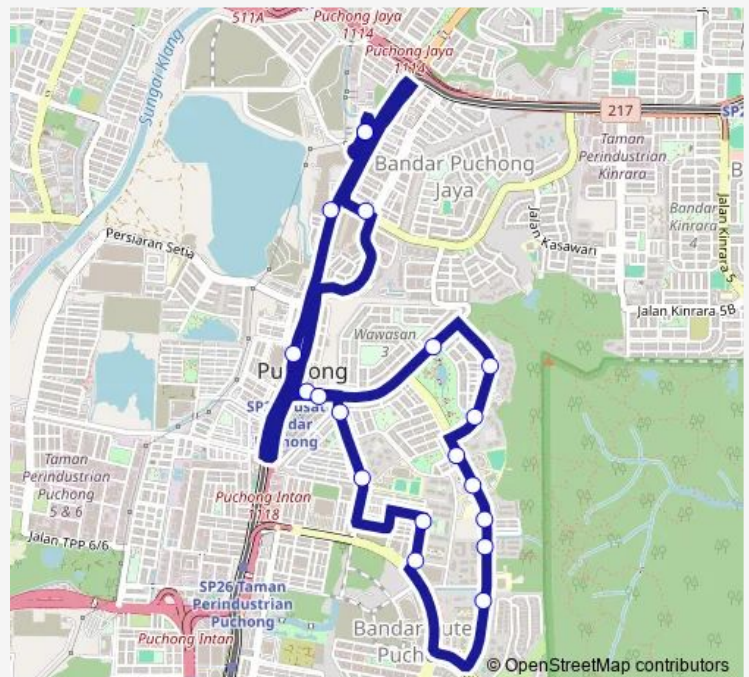

Saturday 06:00-19:00

Sunday 06:00-19:00

**Route info**

Direction: (M) Sj680 LRT IOI Puchong

Stops: 19

Trip Duration: 0 hour 35 min

T600 — Stesen LRT IOI Puchong ~ Taman Wawasan

T600 Bus time schedules and route maps are available in an offline PDF at [busmaps.com](https://busmaps.com). Use the [busmaps.com](https://busmaps.com) website to see live bus times, train schedule or subway schedule, and step-by-step directions for all public transit in Kuala Lumpur