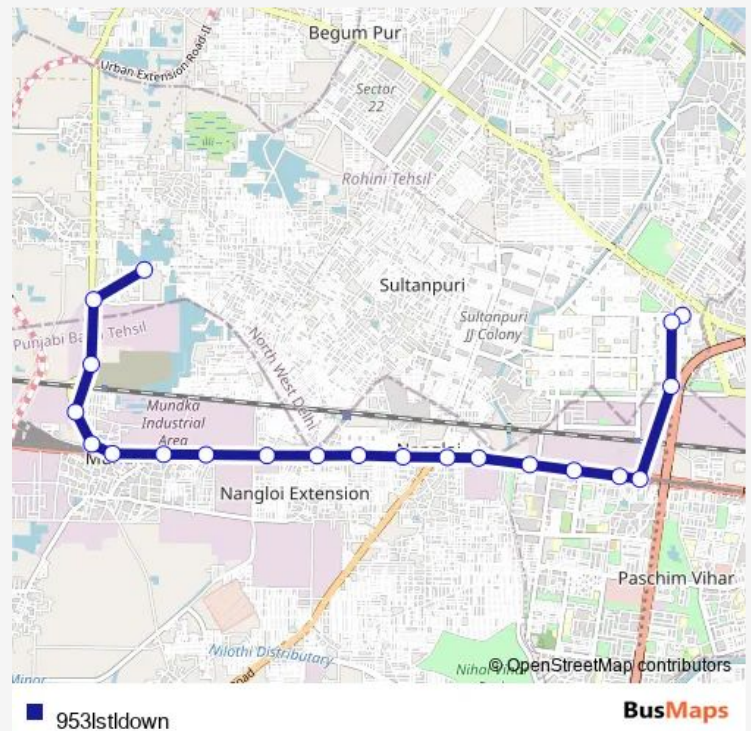

Bus 953Istldown

[Go to website](#)

Direction

D Block Mangol Puri (T) — Rani Khera Depot 1

21 stops

[Open route schedule](#)

D Block Mangol Puri (T)

E Block Mangol Puri

Mundka Railway Station

Rani Khera Depot Crossing

Rani Khera Depot 1

Route schedule

D Block Mangol Puri (T) — Rani Khera Depot 1

Monday 12:29-22:37

Tuesday 12:29-22:37

Wednesday 12:29-22:37

Thursday 12:29-22:37

Friday 12:29-22:37

Saturday 12:29-22:37

Sunday 12:29-22:37

Route info

Direction: D Block Mangol Puri (T)

Stops: 21

Trip Duration: 0 hour 42 min