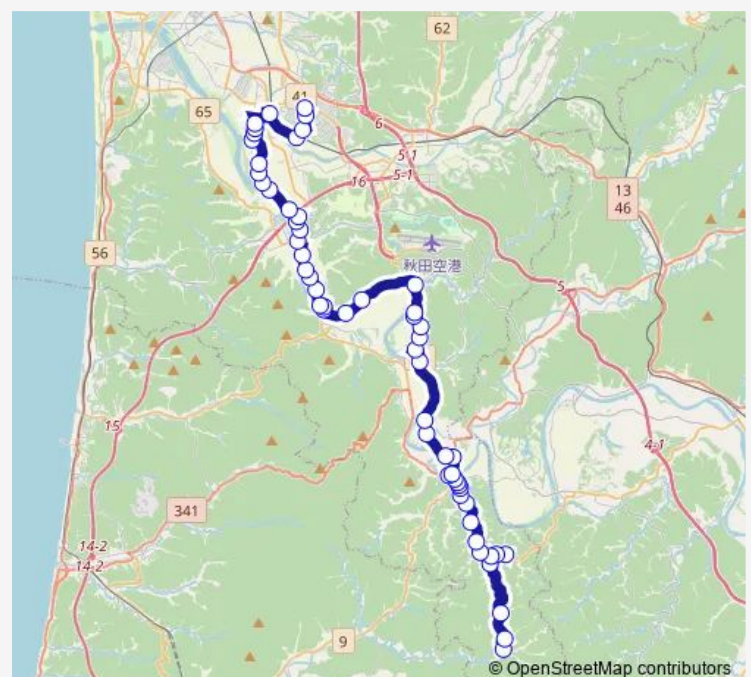

—

Sunday

—

Route info

Direction: 中ノ沢会館前

Stops: 56

Trip Duration: 1 hour 11 min

左手子会館前