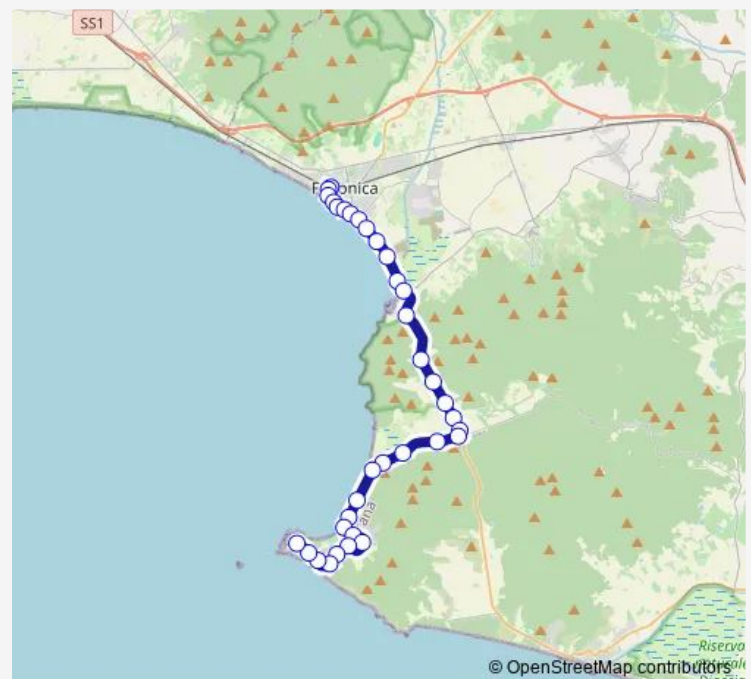

Saturday 06:30-17:40

Sunday 08:45-15:50

Route info

Direction: Follonica Fs

Stops: 33

Trip Duration: 0 hour 30 min

Pian Di Rocca

Rocchette Bivio