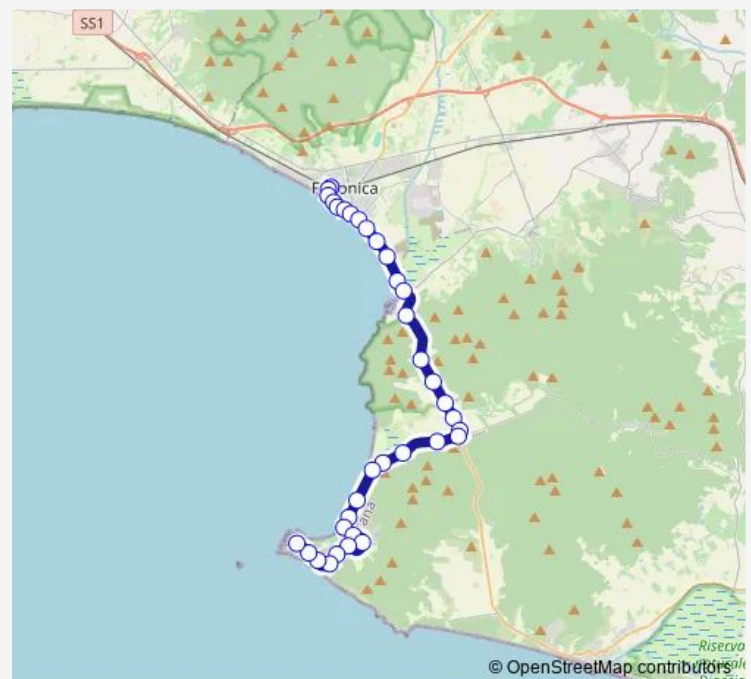

Thursday 06:30-13:30

Friday 06:30-15:50

Saturday 06:30-17:40

Sunday 08:45-15:50

Route info

Direction: Follonica Fs

Stops: 33

Trip Duration: 0 hour 27 min

Pian Di Rocca

Rocchette Bivio

Camping Maremma

Riva Del Sole

Via Puccini

Nuove Dune

La Valletta

Castiglione D.P.-Stadio