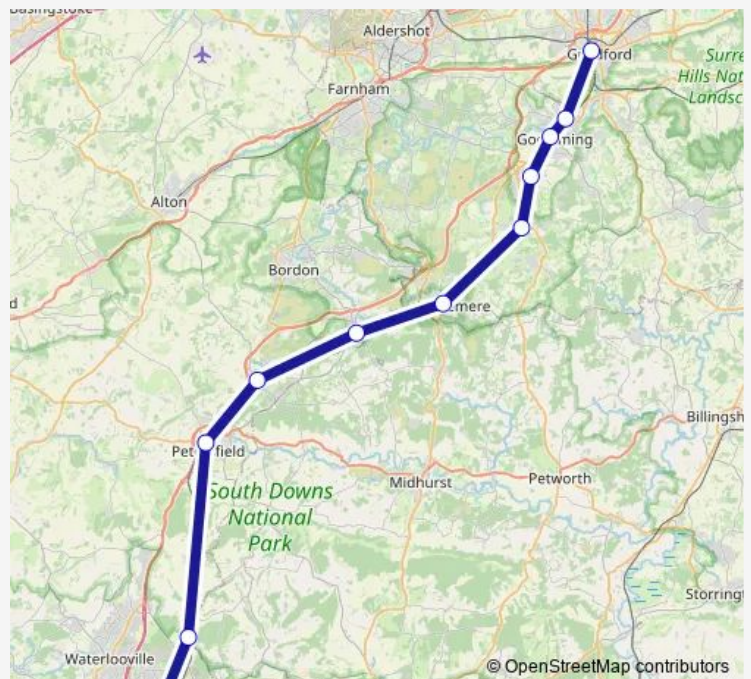

Rail Replacement Bus Service Sw:Hav->Gld SW replacement bus service from HAV to Gld

[Go to website](#)

Direction

Havant — Guildford

11 stops

[Open route schedule](#)

- Havant
- Rowlands Castle
- Petersfield
- Liss
- Liphook
- Haslemere
- Witley
- Milford (Surrey)
- Godalming
- Farncombe
- Guildford

Route schedule

Havant — Guildford

Monday	—
Tuesday	—
Wednesday	—
Thursday	—
Friday	—
Saturday	24:10 ⁺¹
Sunday	00:10-10:44

Route info

Direction: Havant

Stops: 11

Trip Duration: 2 hour 13 min

■ Sw:Hav->Gld — SW replacement bus service from HAV to Gld **BusMaps**