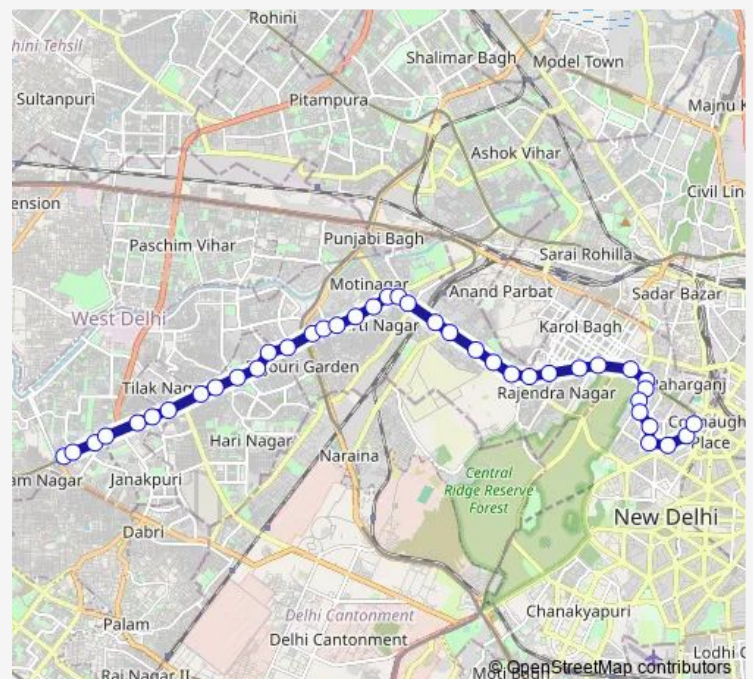

Thursday 11:55-21:19

Friday 11:55-21:19

Saturday 11:55-21:19

Sunday 11:55-21:19

Route info

Direction: Uttam Nagar Terminal

Stops: 40

Trip Duration: 1 hour 10 min