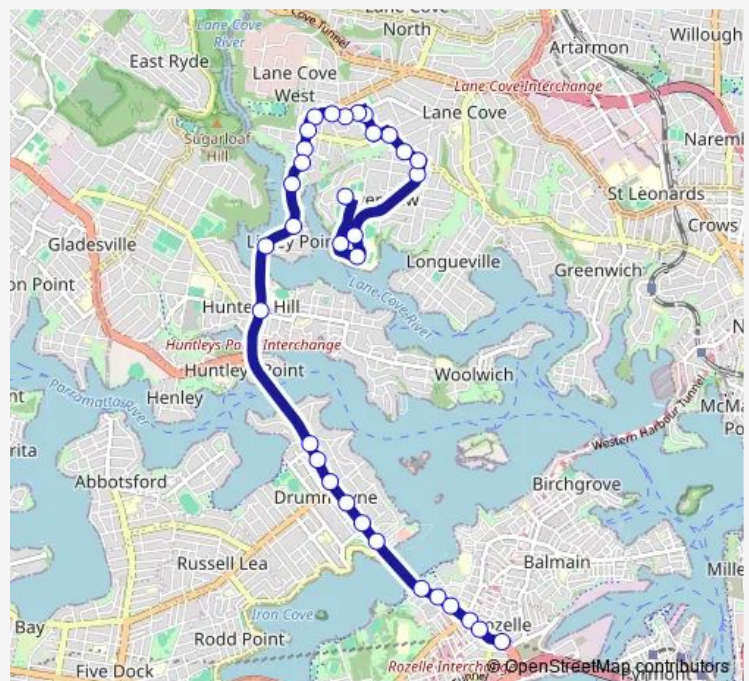

School Bus 692w St. Ignatius, Riverview to Drummoyne

[Go to website](#)

Direction

St Ignatius' College, School Grounds, Regis Dr — Victoria Rd At Loughlin St

33 stops

[Open route schedule](#)

- St Ignatius' College, School Grounds, Regis Dr
- St Ignatius' College, School Grounds, Gorman Field
- St Ignatius' College, School Grounds, Ramsay Hall
- St Ignatius' College, School Grounds, St John House
- Marjorie York Park, Tambourine Bay Rd
- River Rd West At Tambourine Bay Rd
- River Rd West At Fox St
- River Rd West Before Bridge St
- Ross Smith Pde At Bridge St
- Ross Smith Pde After Matthews Av
- Burns Bay Rd Opp Fig Tree St
- Burns Bay Rd At Garthowen Av
- Burns Bay Rd Before Best St
- Burns Bay Rd Opp Cullen St
- Burns Bay Rd At Penrose St
- Burns Bay Rd At Cope St
- Burns Bay Rd Before Waterview Dr
- Burns Bay Rd Opp 337
- Burns Bay Rd After View St
- Burns Bay Rd Opp Cunninghams Reach
- Burns Bay Rd At Church St

Stops: 33

Trip Duration: 0 hour 33 min

692w — St. Ignatius, Riverview to Drummoyne

Victoria Rd After Wolseley St

Victoria Rd Before Seymour St

Victoria Rd Before Lyons Rd

Victoria Rd At Edwin St

Victoria Rd Before Day St

Victoria Rd After Park Av

Victoria Rd Opp Clubb St

Victoria Rd After Terry St

Victoria Rd At Wellington St

Victoria Rd After Darling St

Victoria Rd Before Evans St

Victoria Rd At Loughlin St

Direction

Monday 07:45

Tuesday 07:45

Wednesday 07:45

Thursday 07:45

Friday 07:45

Saturday —

Sunday —

Route info