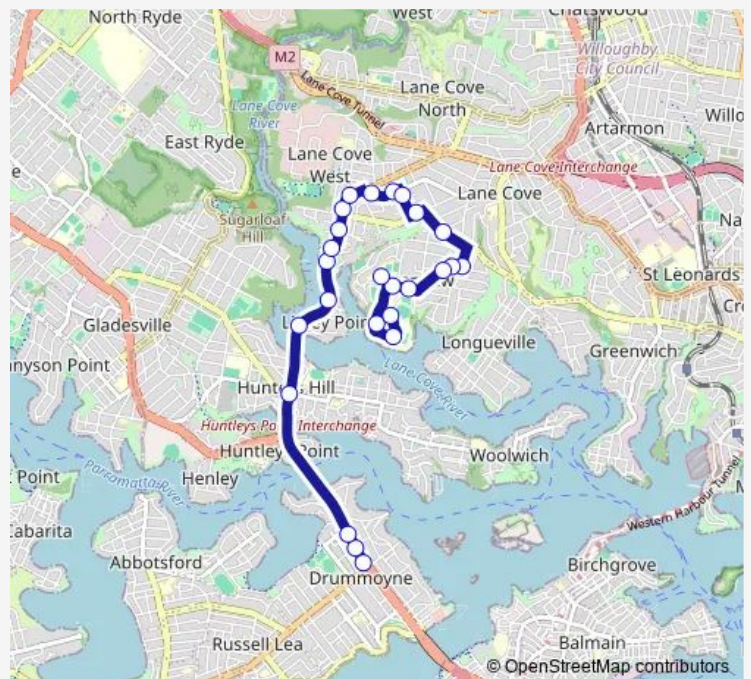

Yallambee Rd Before Tambourine Bay Rd

Tambourine Bay Rd Before Taleeban Rd

Riverview St Opp Warilla Pl

Riverview St Before Loyola Dr

Route schedule

Victoria Rd After Lyons Rd — St Ignatius' College, School Grounds, St John House

Monday 07:53

Tuesday 07:53

Wednesday 07:53

Thursday 07:53

Friday 07:53

Saturday —

Sunday —

Route info

Direction: Victoria Rd After Lyons Rd

Stops: 25

Trip Duration: 0 hour 21 min

692w — St. Ignatius, Riverview to Drummoyne

St Ignatius' College, School Grounds, Regis Dr

St Ignatius' College, School Grounds, Gorman Field

Monday 15:55

Tuesday 15:55

Wednesday 15:55

Thursday 15:55

Friday 15:55

Saturday —

Sunday —

Route info