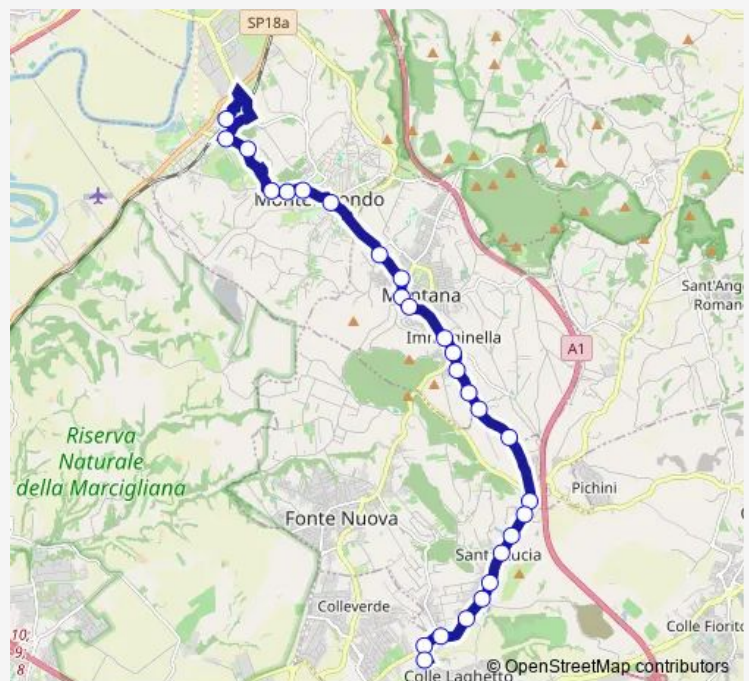

### Route schedule

Monterotondo | Stazione FS # f13938 — Guidonia | Marco Simone Via Tacito # f16000

Monday 06:10-18:45

Tuesday 06:10-18:45

Wednesday 06:10-18:45

Thursday 06:10-18:45

Friday 06:10-18:45

Saturday 06:35-18:45

### Route info

Direction: Monterotondo | Stazione FS # f13938

Stops: 27

Trip Duration: 0 hour 37 min

Monterotondo - Marco Simone # Mr308a

Fonte Nuova | Via Palombarese Via Molise # f13949

Fonte Nuova | Santa Lucia # f13950