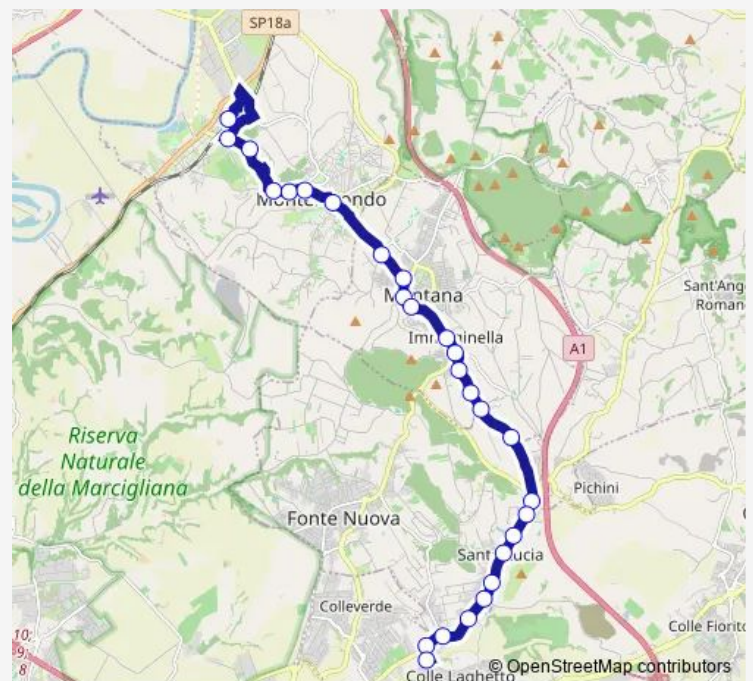

Route schedule

Monterotondo | Stazione FS # f13938 — Guidonia | Marco Simone Via Tacito # f16000

Monday 06:10-18:45

Tuesday 06:10-18:45

Wednesday 06:10-18:45

Thursday 06:10-18:45

Friday 06:10-18:45

Saturday 06:35-18:45

Sunday —

Route info

Direction: Monterotondo | Stazione FS # f13938

Stops: 27

Trip Duration: 0 hour 50 min

Monterotondo - Marco Simone # Mr308a

Fonte Nuova | Via Palombarese Via Molise # f13949

Fonte Nuova | Santa Lucia # f13950

Fonte Nuova | Via Palombarese Via Liguria # f13951

Fonte Nuova | Via Palombarese Via Santa Lucia # f13952

Guidonia | Via Palombarese Via Tacito # f000037

Guidonia | Marco Simone Via Tacito # f16000

Bus time schedules and route maps are available in an offline PDF at busmaps.com. Use the busmaps.com website to see live bus times, train schedule or subway schedule, and step-by-step directions for all public transit in Mentana