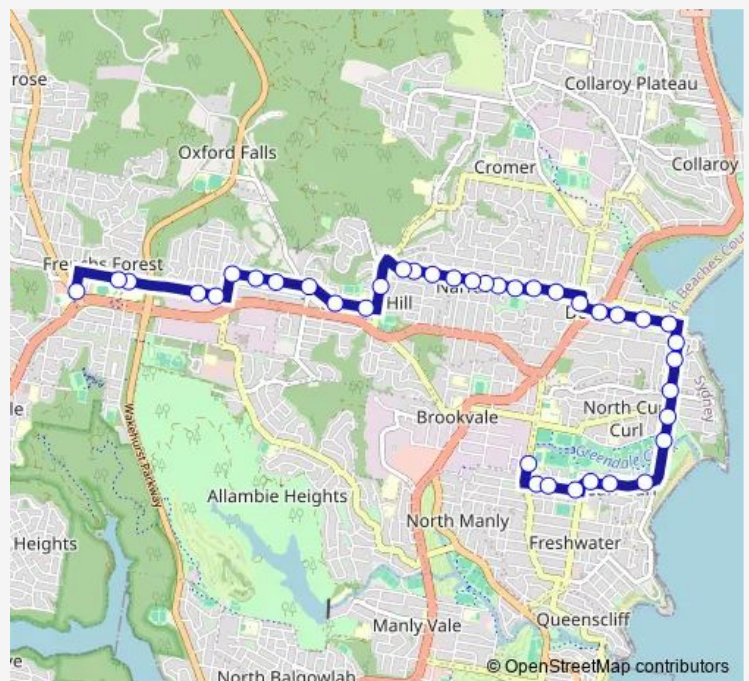

Griffin Rd After Headland Rd

Griffin Rd At Boronia St

The Strand After Pacific Pde

Howard Av After The Strand

Howard Av At Avon Rd

Howard Av Opp Walter Gors Park

Howard Av Before Pittwater Rd

Fisher Rd At Mcintosh Rd

Mcintosh Rd Opp Vale Av

Mcintosh Rd At Victor Rd

Narraweena Tennis Club, Mcintosh Rd

Mcintosh Rd After Mundara Pl

Route schedule

Nbsc Freshwater Senior Campus, Harbord Rd — Rabbett St At Forest Way

Monday 15:10

Tuesday 15:10

Wednesday 15:10

Thursday 15:10

Friday 15:10

Saturday —

Sunday —

Route info

Direction: Nbsc Freshwater Senior Campus, Harbord Rd

Stops: 39

Trip Duration: 0 hour 29 min

782n — Freshwater Campus to Frenchs Forest

Mcintosh Rd Opp Narraweena Public School

Mcintosh Rd At Waratah Pde

Mcintosh Rd At Lascelles Rd

Mcintosh Rd At Eltham St

Mcintosh Rd At Careden Av