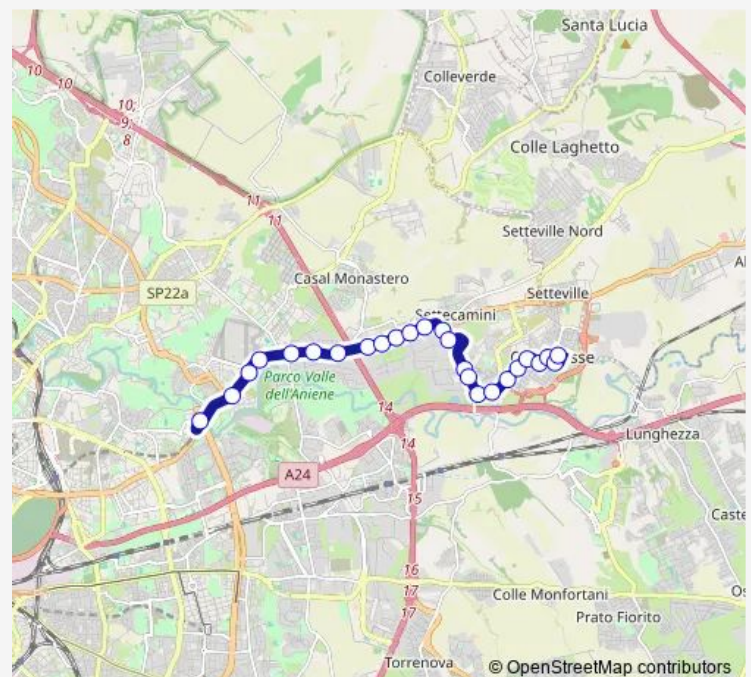

Thursday —

Friday —

Saturday —

Sunday 05:45-00:10⁺¹

Route info

Direction: Ponte Mammolo (MB)

Stops: 25

Trip Duration: 0 hour 40 min

■ 040F

BusMaps

Case Rosse/Ortucchio

CORROPOLI/ORTUCCHIO

CORROPOLI/TORANO NUOVO

Alba Adriatica/Barisciano

Direction

Alba Adriatica/Barisciano — Ponte Mammolo (MB)

TIBURTINA/CASALE S. BASILIO

Tiburtina/Lino DA Parma

Tiburtina/Nasini

Route schedule

Alba Adriatica/Barisciano — Ponte Mammolo (MB)

Monday —

Tuesday —

Wednesday —

Thursday —

Friday —

Saturday —

Sunday 05:00-23:30

Route info

Direction: Alba Adriatica/Barisciano

Stops: 27

Trip Duration: 0 hour 42 min