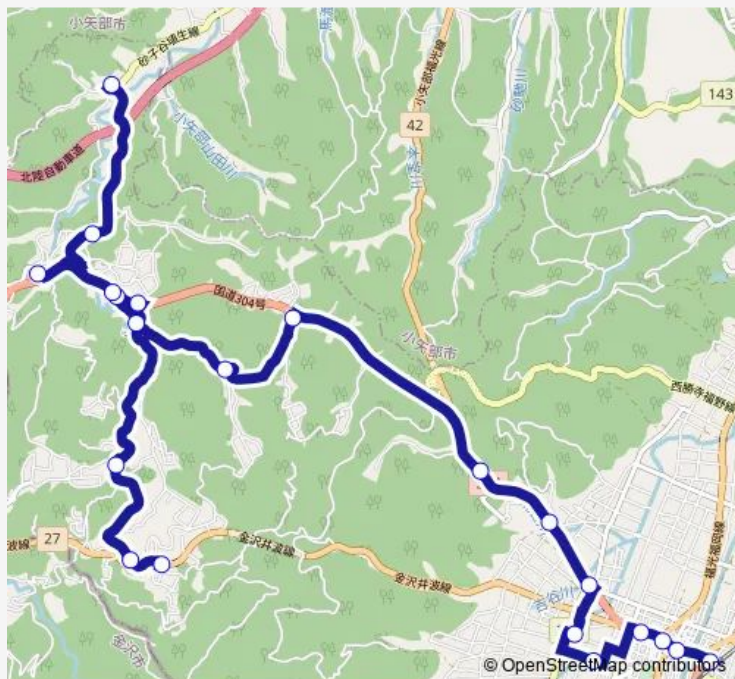

Thursday 07:24

Friday 07:24

Saturday —

Sunday —

Route info

Direction: ぬく森の郷

Stops: 21

Trip Duration: 0 hour 39 min

■ 土山線 (Jr福光駅方面2便) — 土山線

土山線 (Jr福光駅方面2便) Bus time schedules and route maps are available in an offline PDF at busmaps.com. Use the busmaps.com website to see live bus times, train schedule or subway schedule, and step-by-step directions for all public transit in Oyabe