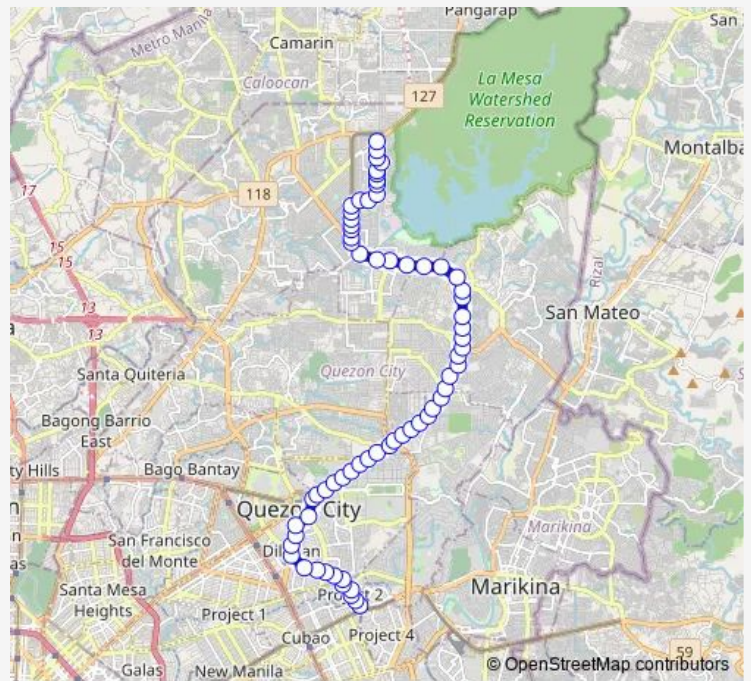

- Anonas / Molave Intersection, Quezon City, Manila
- Anonas / Tampoy Intersection, Quezon City, Manila
- Anonas / Marang Intersection, Quezon City, Manila
- Don Quintin Paredes High School, Anonas, Quezon City, Manila
- K-10th / Anonas Intersection, Quezon City, Manila
- Kamias Rd / Anonas Extension Intersection, Quezon City, Manila
- Maningning / V. Luna Ave Intersection, Quezon City, Manila
- V. Luna Ave / Kalayaan Ave Intersection, Quezon City, Manila
- V. Luna Hospital, V. Luna Ave, Quezon City, Manila
- V. Luna Ave, Quezon City, Manila
- East Ave, Quezon City, Manila
- East Ave, Quezon City, Manila
- East Ave, Quezon City, Manila
- National Kidney and Transplant Institute, East Ave, Quezon City, Manila
- Kalayaan Ave / Elliptical Rd Intersection, Quezon City, Manila
- Elliptical Rd / Commonwealth Avenue Intersection, Quezon City

Route schedule

Anonas / Molave Intersection, Quezon City, Manila — Ascension Avenue / Caridad Intersection, Quezon City

Monday	00:00
Tuesday	00:00
Wednesday	00:00
Thursday	00:00
Friday	00:00
Saturday	00:00
Sunday	00:00

Route info

Direction: Anonas / Molave Intersection, Quezon City, Manila

Stops: 67

Trip Duration: 1 hour 25 min

Philippine Coconut Authority, Commonwealth Avenue,
Quezon City

Commonwealth Avenue / University Avenue Intersection,
Quezon City