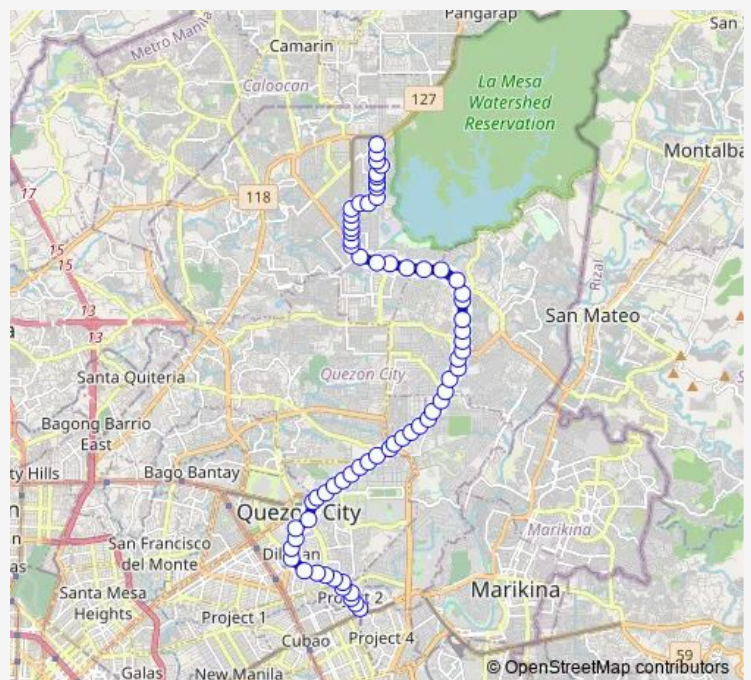

Elliptical Rd / Commonwealth Avenue Intersection, Quezon City

### Route schedule

Anonas / Molave Intersection, Quezon City, Manila — Ascension Avenue / Caridad Intersection, Quezon City

Monday 00:00

Tuesday 00:00

Wednesday 00:00

Thursday 00:00

Friday 00:00

Saturday 00:00

### Route info

Direction: Anonas / Molave Intersection, Quezon City, Manila

Stops: 67

Trip Duration: 1 hour 25 min

Philippine Coconut Authority, Commonwealth Avenue,  
Quezon City

Commonwealth Avenue / University Avenue Intersection,  
Quezon City