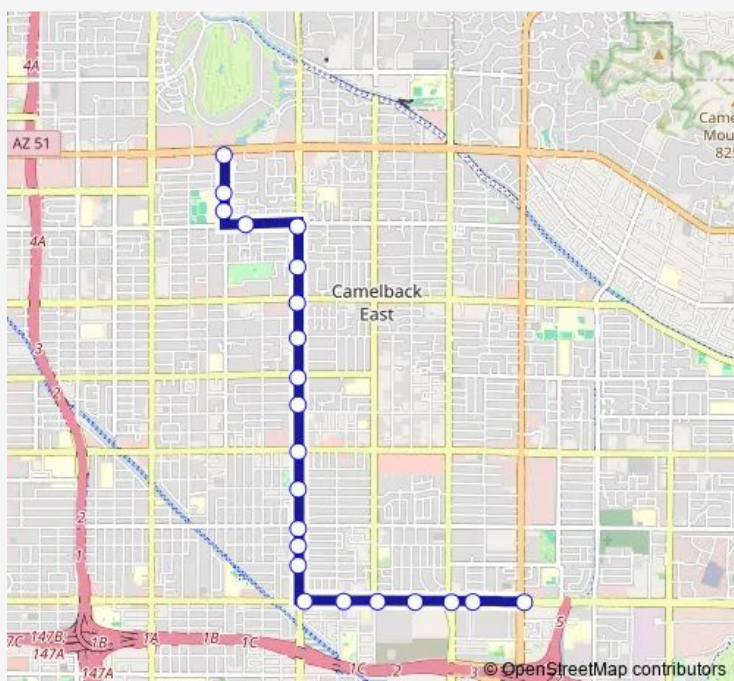

28th St & Meadowbrook Av

Campbell Av & 29th St

32nd St & Campbell Av

32nd St & Glenrosa Av

32nd St & Indian School Rd

32nd St & Clarendon Av

32nd St & Osborn Rd

32nd St & Cheery Lynn Rd

32nd St & Thomas Rd

32nd St & Yale St

32nd St & Oak St

32nd St & Monte Vista Rd

32nd St & Palm Ln

Mcdowell Rd & 32nd St

Mcdowell Rd & 34th St

Mcdowell Rd & 36th St

Mcdowell Rd & 38th St

Mcdowell Rd & 40th St

Mcdowell Rd & 41st St

Route schedule

28th St & Camelback Rd — Mcdowell Rd & 44th St

Monday 15:27-15:32

Tuesday 15:27-15:32

Wednesday 15:27-15:32

Thursday 15:27-15:32

Friday 15:27-15:32

Saturday —

Sunday —

Route info

Direction: 28th St & Camelback Rd

Stops: 22

Trip Duration: 0 hour 28 min