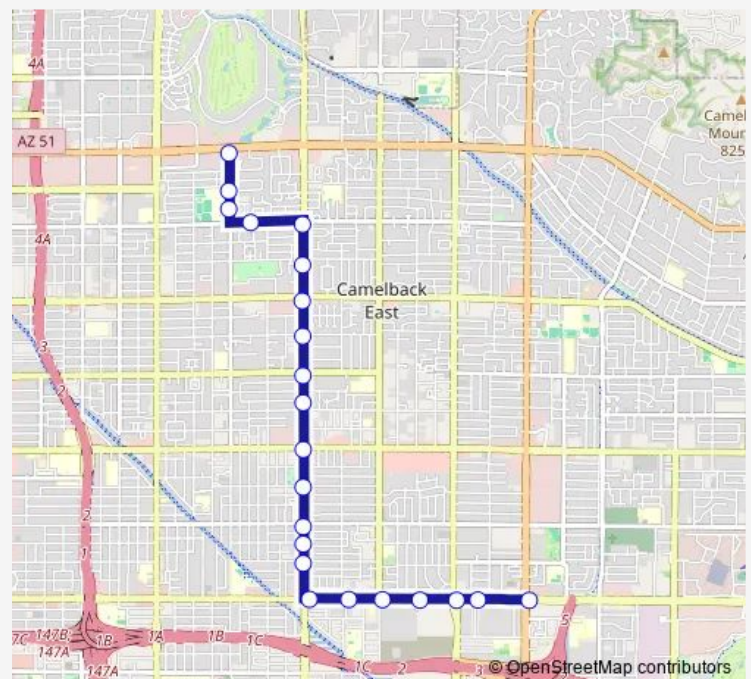

28th St & Meadowbrook Av

Campbell Av & 29th St

32nd St & Campbell Av

32nd St & Glenrosa Av

32nd St & Indian School Rd

32nd St & Clarendon Av

32nd St & Osborn Rd

32nd St & Cheery Lynn Rd

32nd St & Thomas Rd

32nd St & Yale St

32nd St & Oak St

32nd St & Monte Vista Rd

32nd St & Palm Ln

Mcdowell Rd & 32nd St

Mcdowell Rd & 34th St

Mcdowell Rd & 36th St

Mcdowell Rd & 38th St

Mcdowell Rd & 40th St

Mcdowell Rd & 41st St

Route schedule

28th St & Camelback Rd — Mcdowell Rd & 44th St

Monday 15:27-15:32

Tuesday 15:27-15:32

Wednesday 15:27-15:32

Thursday 15:27-15:32

Friday 15:27-15:32

Saturday —

Sunday —

Route info

Direction: 28th St & Camelback Rd

Stops: 22

Trip Duration: 0 hour 28 min