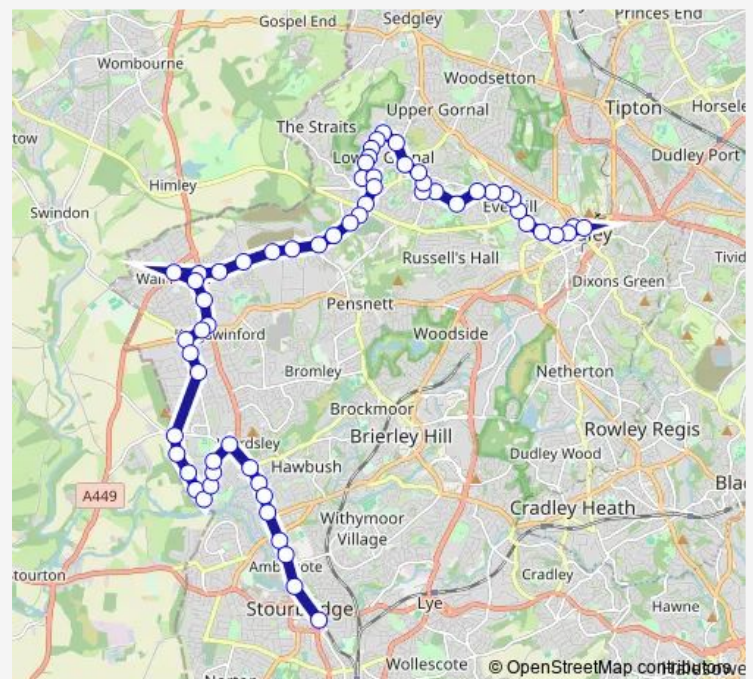

Wood Rd

Park Rd

Turners Hill Rd

Route schedule

Priory St — Stourbridge Interchange

Monday 07:45

Tuesday 07:45

Wednesday 07:45

Thursday 07:45

Friday 07:45

Saturday 07:45

Sunday 07:45

Route info

Direction: Priory St

Stops: 61

Trip Duration: 1 hour 11 min

Chase Rd

Sandfield Bridge

Chandler Drive

First Avenue

Elf Garage

Ham Lane

British Oak

New Dudley Rd

The Old Cat Inn

Brierley Hill Rd

Brook St

Junction Rd

Brettell Lane

Collis St

Stamford St

Mill Race Lane