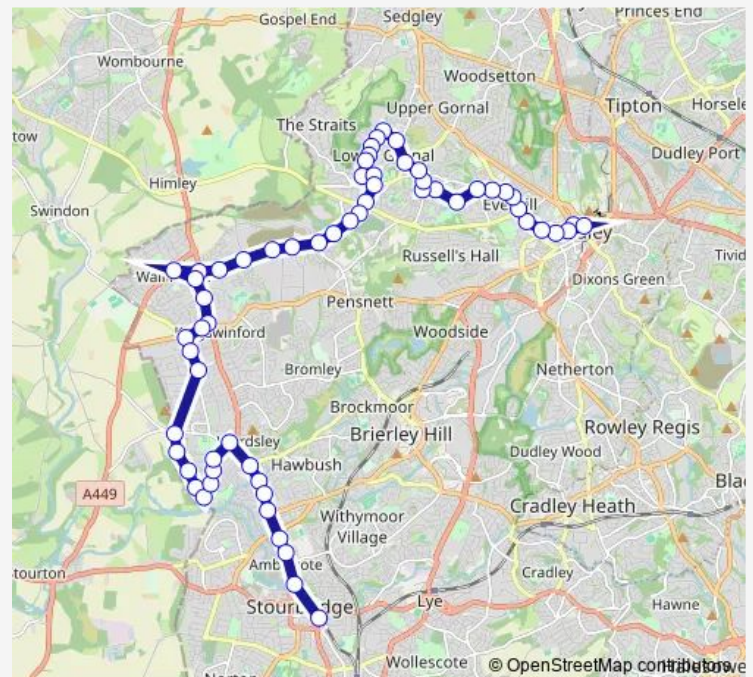

Wood Rd

Park Rd

Turners Hill Rd

Route schedule

Priory St — Stourbridge Interchange

Monday 07:45

Tuesday 07:45

Wednesday 07:45

Thursday 07:45

Friday 07:45

Saturday —

Sunday —

Route info

Direction: Priory St

Stops: 61

Trip Duration: 1 hour 11 min

Chase Rd

Sandfield Bridge

Chandler Drive

First Avenue

Elf Garage

Ham Lane

British Oak

New Dudley Rd

The Old Cat Inn

Brierley Hill Rd

Brook St

Junction Rd

Brettell Lane

Collis St

Stamford St

Mill Race Lane