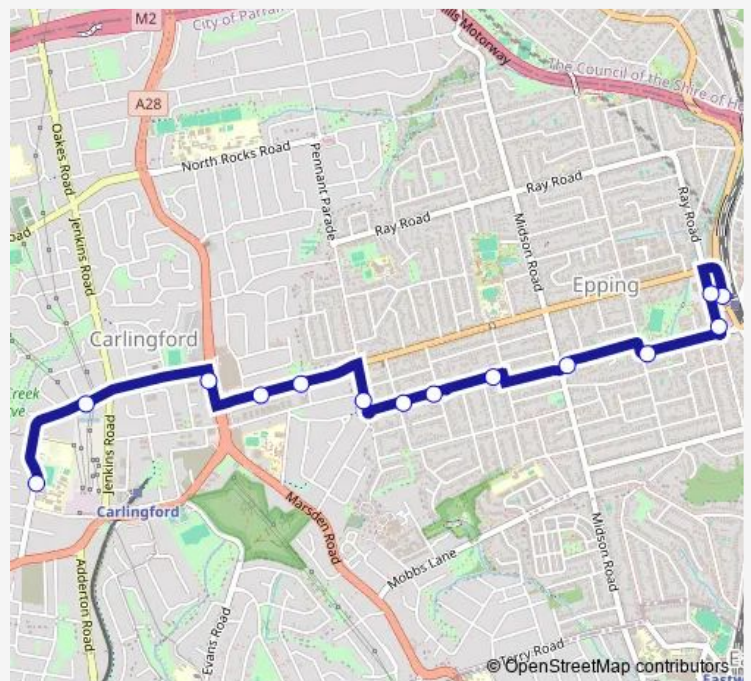

School Bus 718w Epping Stn, Beecroft Rd to James Ruse High School

[Go to website](#)

Direction

Epping Station, Beecroft Rd, Stand F — James Ruse Agricultural High School, Baker St

14 stops

[Open route schedule](#)

Willoughby St At Orchard St

Pennant Pde Before Keeler St

Carlingford Rd At Hepburn Av

Carlingford Rd Opp Rembrandt St

Pennant Hills Rd Opp Carlingford Court

Moseley St Opp Baker St

James Ruse Agricultural High School, Baker St

Route schedule

Epping Station, Beecroft Rd, Stand F — James Ruse Agricultural High School, Baker St

Monday 08:25-08:26

Tuesday 08:25-08:26

Wednesday 08:25-08:26

Thursday 08:25-08:26

Friday 08:25-08:26

Saturday —

Sunday —

Route info

Direction: Epping Station, Beecroft Rd, Stand F

Stops: 14

Trip Duration: 0 hour 15 min

718w School Bus time schedules and route maps are available in an offline PDF at busmaps.com. Use the busmaps.com website to see live bus times, train schedule or subway schedule, and step-by-step directions for all public transit in Parramatta