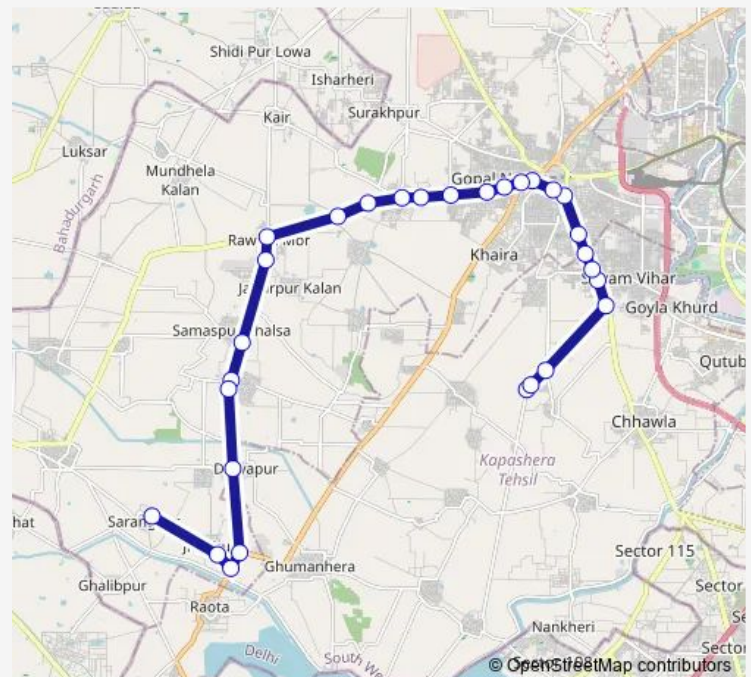

Surehra Crossing

Rawta Crossing (Ghuman Hera Road)

Jaffarpur Rtrm Hospital

Route schedule

Rewla Khanpur Depot — Sarang Pur Village

Monday 04:40-06:48

Tuesday 04:40-06:48

Wednesday 04:40-06:48

Thursday 04:40-06:48

Friday 04:40-06:48

Saturday 04:40-06:48

Sunday 04:40-06:48

Route info

Direction: Rewla Khanpur Depot

Stops: 29

Trip Duration: 1 hour 28 min

844stlup

BusMaps

Samaspur Khalsa

Ujwa School

Ujwa Gaon

Dariyapur Village / Malikpur Crossing

Jhul-Jhuli Check Post / Ghumanhera Crossing

Jhuljhuli Xing