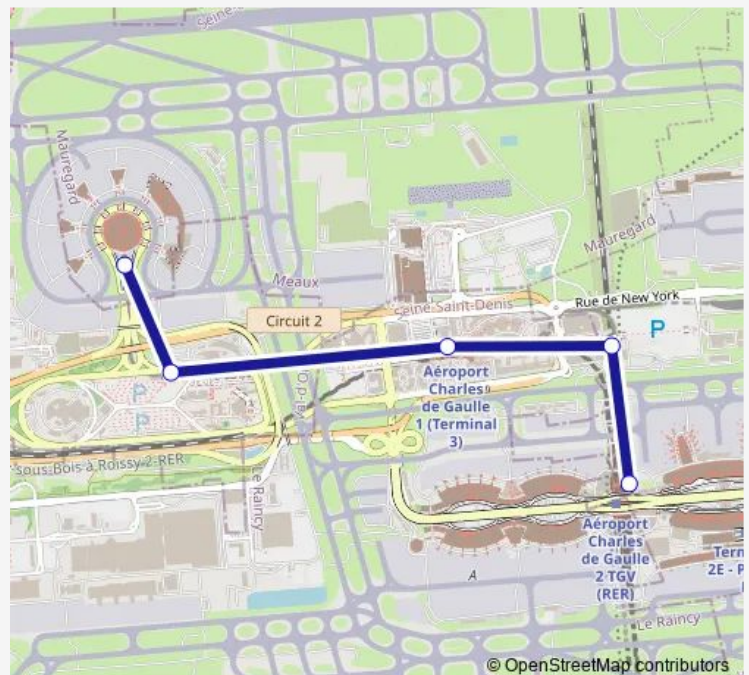

### Direction

Terminal 2 — Terminal 1

5 stops

[Open route schedule](#)

Terminal 2

Parking Px

Terminal 3

Parc Pr

### Route schedule

Terminal 2 — Terminal 1

Monday	00:00-23:55
Tuesday	00:00-23:55
Wednesday	00:00-23:55
Thursday	00:00-23:55
Friday	00:00-23:55
Saturday	00:00-23:55
Sunday	00:00-23:55

### Route info

Direction: Terminal 2

Stops: 5

Trip Duration: 0 hour 9 min

**Direction**

Terminal 1 — Terminal 2

5 stops

[Open route schedule](#)

## Route schedule

Terminal 1 — Terminal 2

Monday	00:00-23:55
Tuesday	00:00-23:55
Wednesday	00:00-23:55
Thursday	00:00-23:55
Friday	00:00-23:55
Saturday	00:00-23:55
Sunday	00:00-23:55