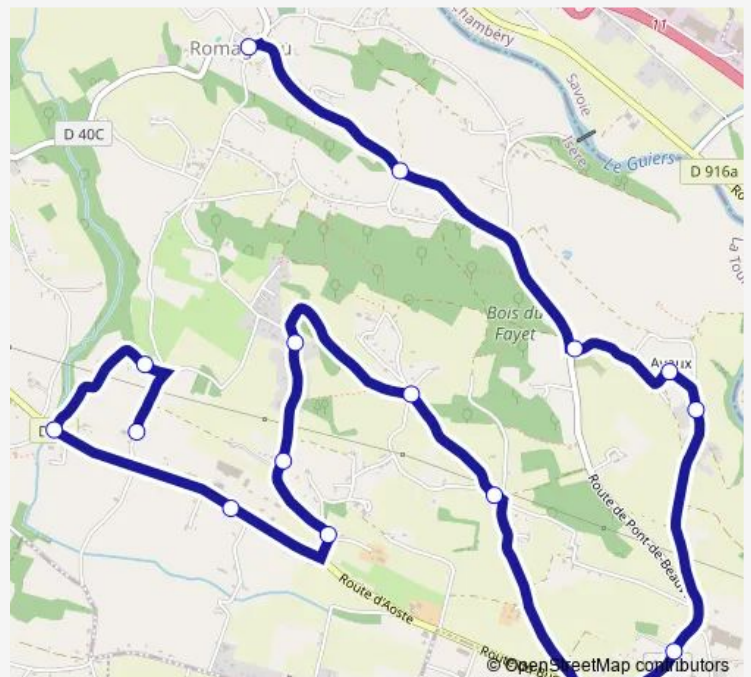

Avaux Lavoir

LES Rivaux

Ecoles

Route schedule

LE NAN Ferme Revol — Ecoles

Monday 07:55

Tuesday 07:55

Wednesday —

Thursday 07:55

Friday 07:55

Saturday —

Sunday —

Route info

Direction: LE NAN Ferme Revol

Stops: 15

Trip Duration: 0 hour 30 min

Direction

Ecoles — LE NAN Ferme Revol

15 stops

[Open route schedule](#)

Ecoles
LES Rivaux
Avaux Lavoir
Avaux Bourg
Route D'Avaux
LE Ruty
LA Colonge
LE Haut Fayet
Route DU Fayet
Muneri
LA Romagniere
Maison Carre
Priolaz
Hameau LE Nan
LE NAN Ferme Revol

Route schedule

Ecoles — LE NAN Ferme Revol

Monday	16:30
Tuesday	16:30
Wednesday	—
Thursday	16:30
Friday	16:30
Saturday	—
Sunday	—

Route info

Direction: Ecoles

Stops: 15

Trip Duration: 0 hour 35 min

PRGNA Bus time schedules and route maps are available in an offline PDF at busmaps.com. Use the busmaps.com website to see live bus times, train schedule or subway schedule, and step-by-step directions for all public transit in Romagnieu