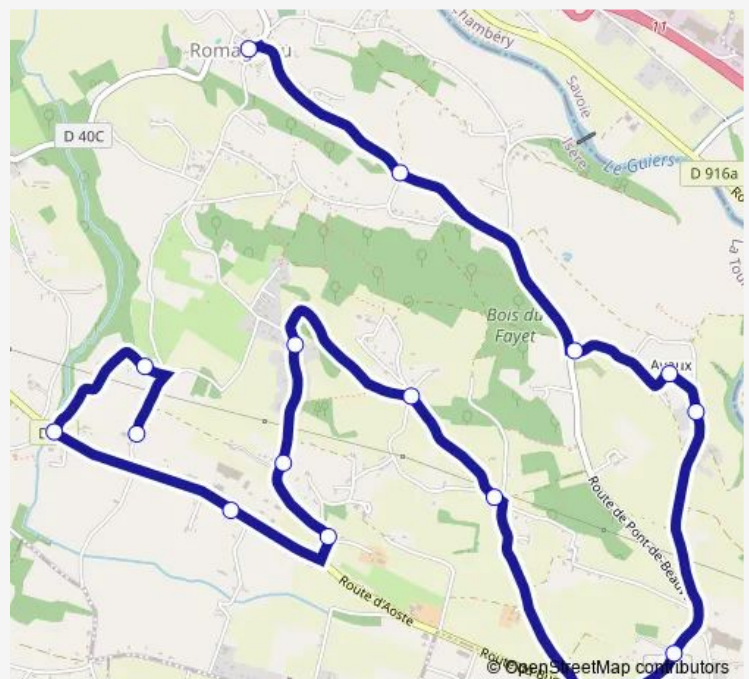

Avaux Lavoir

LES Rivaux

Ecoles

Route schedule

LE NAN Ferme Revol — Ecoles

Monday 07:55

Tuesday 07:55

Wednesday —

Thursday 07:55

Friday 07:55

Saturday —

Sunday —

Route info

Direction: LE NAN Ferme Revol

Stops: 15

Trip Duration: 0 hour 30 min

Direction

Ecoles — LE NAN Ferme Revol

15 stops

[Open route schedule](#)

Ecoles
LES Rivaux
Avaux Lavoir
Avaux Bourg
Route D'Avaux
LE Ruty
LA Colonge
LE Haut Fayet
Route DU Fayet
Muneri
LA Romagniere
Maison Carre
Priolaz
Hameau LE Nan
LE NAN Ferme Revol

Route schedule

Ecoles — LE NAN Ferme Revol

Monday	16:30
Tuesday	16:30
Wednesday	—
Thursday	16:30
Friday	16:30
Saturday	—
Sunday	—

Route info

Direction: Ecoles

Stops: 15

Trip Duration: 0 hour 35 min

Prgna Bus time schedules and route maps are available in an offline PDF at busmaps.com. Use the busmaps.com website to see live bus times, train schedule or subway schedule, and step-by-step directions for all public transit in Romagnieu