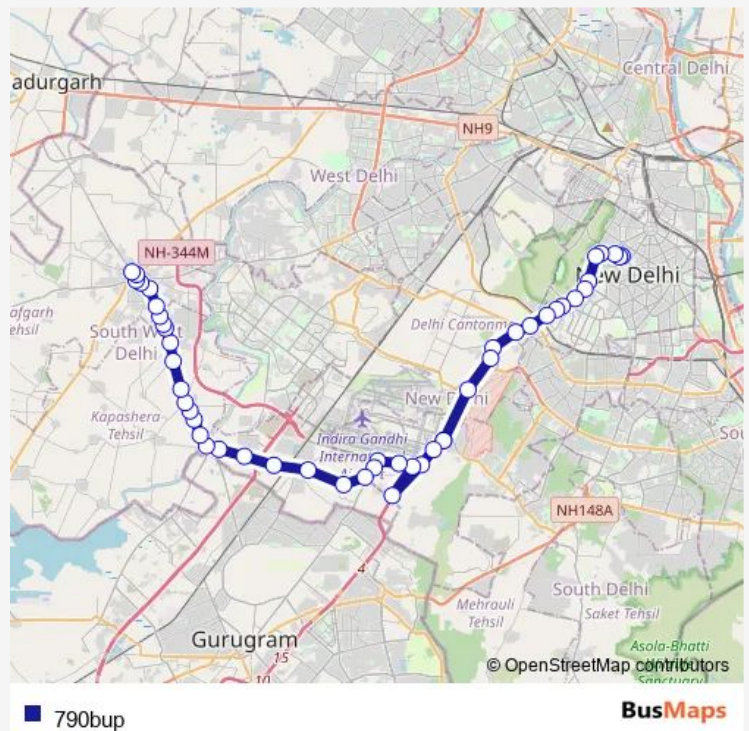

Thursday 09:10-20:08

Friday 09:10-20:08

Saturday 09:10-20:08

Sunday 09:10-20:08

Route info

Direction: Kendriya Terminal (Pt. Pant Marg)

Stops: 48

Trip Duration: 2 hour 26 min