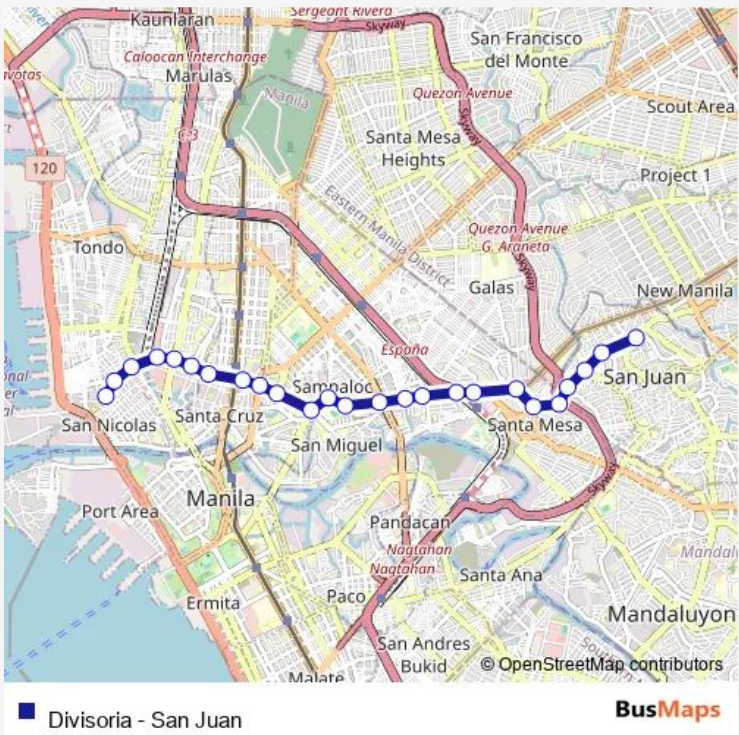

Bus Divisoria - San Juan

[Go to website](#)

**Direction**  
 Corazon De Jesus / N.Domingo, Manila — Claro M. Recto Ave, Manila  
 25 stops  
[Open route schedule](#)

- Corazon De Jesus / N.Domingo, Manila
- N.Domingo, San Juan, Manila
- F. Blumentritt / N.Domingo Intersection, Manila
- N.Domingo / San Perfecto Intersection, Manila
- City Oil, Old Sta. Mesa, Manila
- Guadalcanal St, Manila
- Ramon Magsaysay Blvd, Manila
- Ramon Magsaysay Blvd / Altura Intersection, Manila
- Paltok / Ramon Magsaysay Blvd Intersection, Manila
- Pureza Extension / Ramon Magsaysay Blvd Intersection, Manila
- Ramon Magsaysay Blvd, Manila
- Ramon Magsaysay Blvd, Manila
- Ramon Magsaysay Blvd, Manila
- Jollibee Figueras Legarda / Bustillos Intersection, Manila
- Mendiola / Legarda Intersection, Manila
- Claro M. Recto Ave / Nicanor Reyes Street Intersection, Manila
- Claro M. Recto Ave / Quezon Blvd Intersection, Manila
- LRT Doroteo Jose-Recto Station Walkway / Rizal Avenue Intersection, Manila
- Teodora Alonzo / Claro M. Recto Ave Intersection, Manila

Route schedule  
 Corazon De Jesus / N.Domingo, Manila — Claro M. Recto Ave, Manila

Monday	00:00
Tuesday	00:00
Wednesday	00:00
Thursday	00:00
Friday	00:00
Saturday	00:00
Sunday	00:00

**Route info**  
 Direction: Corazon De Jesus / N.Domingo, Manila  
 Stops: 25  
 Trip Duration: 0 hour 37 min

Claro M. Recto Ave / Guillermo Masangkay Intersection,  
Manila

Claro M. Recto Ave / Jose Abad Santos Ave. Intersection,  
Manila

Tutuban Cluster Mall, CM Recto Avenue, Manila

Claro M. Recto Ave / Ylaya Intersection, Manila