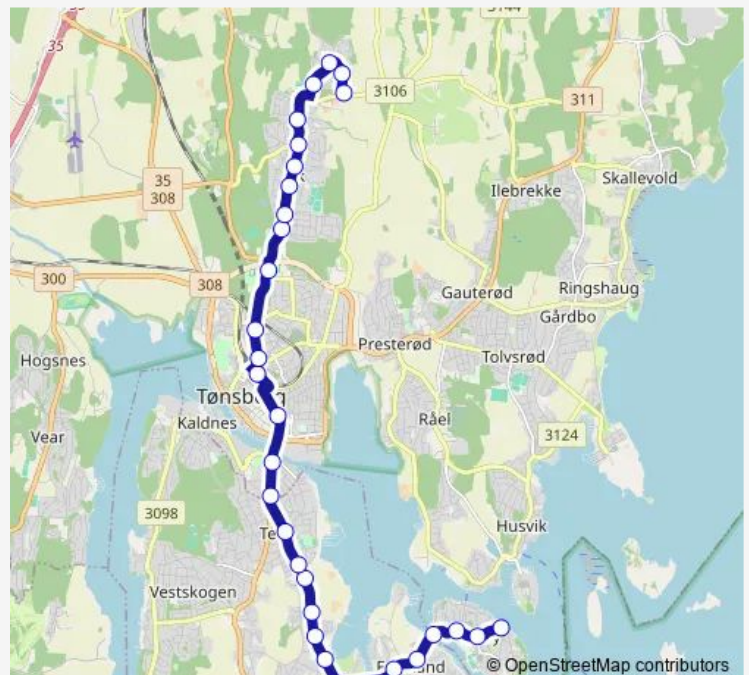

### Route schedule

Husøy brygge — Prestelia

Monday 05:52-23:42

Tuesday 05:52-23:12

Wednesday 05:52-23:12

Thursday 05:52-23:42

Friday 05:52-23:42

Saturday 08:27-00:12<sup>+1</sup>

### Route info

Direction: Husøy brygge

Stops: 30

Trip Duration: 0 hour 39 min

113A — Torød-Tønsberg-Eik

Nordre alle

Eiktoppen

Alveveien