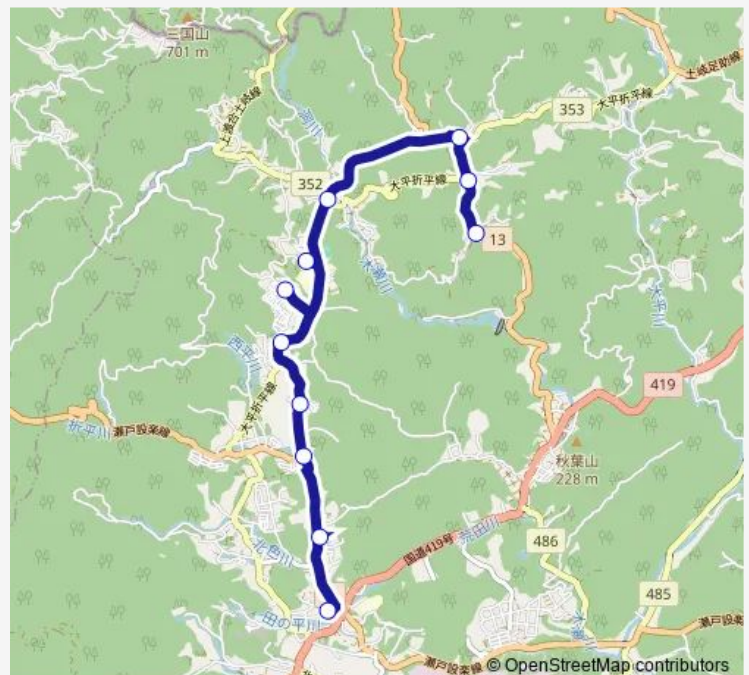

Saturday —

Sunday —

Route info

Direction: 三箇下切

Stops: 11

Trip Duration: 0 hour 18 min

■ 藤岡地域ふじバス三箇線

藤岡地域ふじバス三箇線 Bus time schedules and route maps are available in an offline PDF at busmaps.com. Use the busmaps.com website to see live bus times, train schedule or subway schedule, and step-by-step directions for all public transit in Seto