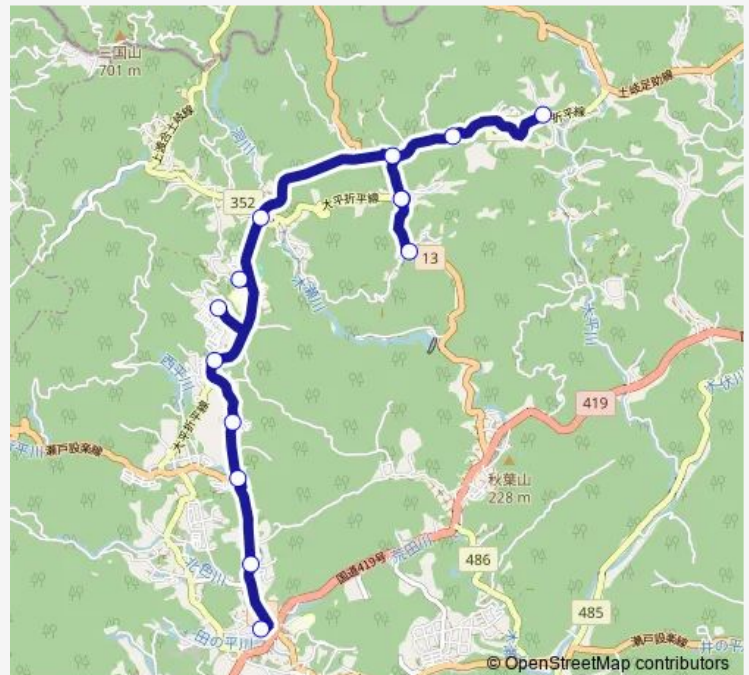

Wednesday 09:29

Thursday 09:29

Friday 09:29

Saturday —

Sunday —

Route info

Direction: 藤岡支所

Stops: 14

Trip Duration: 0 hour 23 min

Direction

大平 — 藤岡支所

14 stops

[Open route schedule](#)

大平

大岩

三箇公民館

Thursday 08:41

Friday 08:41

Saturday —

Sunday —

Route info

Direction: 大平

Stops: 14

Trip Duration: 0 hour 23 min