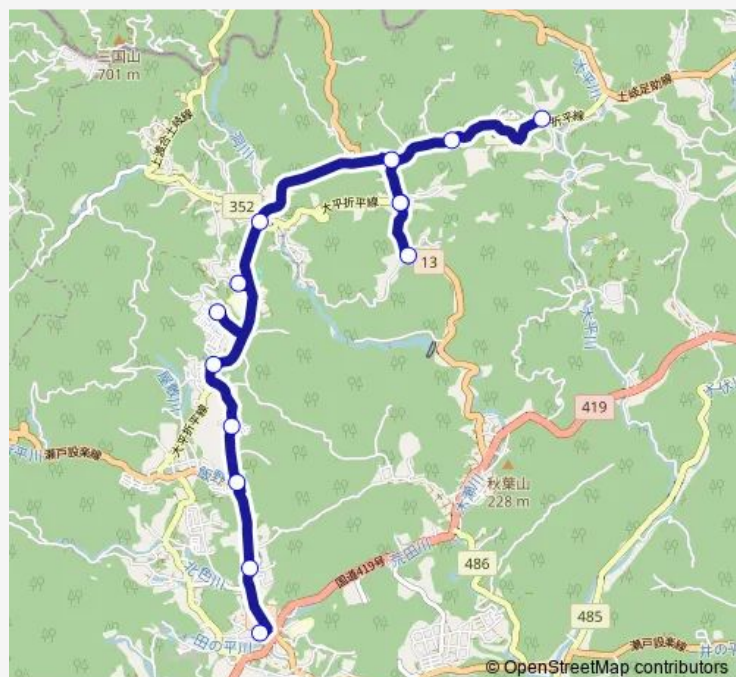

Wednesday 09:29

Thursday 09:29

Friday 09:29

Saturday —

Sunday —

Route info

Direction: 藤岡支所

Stops: 14

Trip Duration: 0 hour 23 min

Direction

大平 — 藤岡支所

14 stops

[Open route schedule](#)

大平

大岩

三箇公民館

Thursday 08:41

Friday 08:41

Saturday —

Sunday —

Route info

Direction: 大平

Stops: 14

Trip Duration: 0 hour 23 min