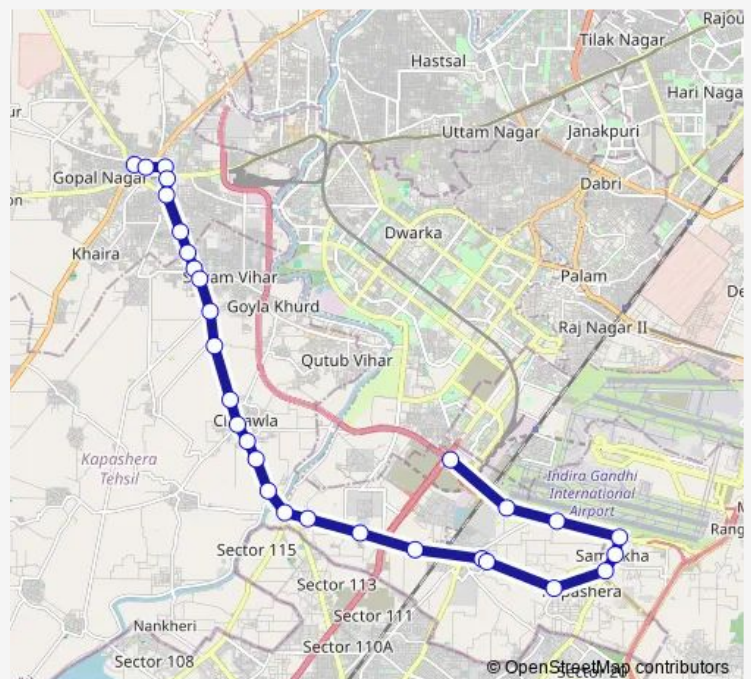

Bamnoli Crossing

Bijwasan Railway Station

Shri Golok Dham Bijwasan School

Route schedule

Najafgarh Terminal — Dwarka Sec 22 Cluster Depot

Monday 11:58-23:26

Tuesday 11:58-23:26

Wednesday 11:58-23:26

Thursday 11:58-23:26

Friday 11:58-23:26

Saturday 11:58-23:26

Sunday 11:58-23:26

Route info

Direction: Najafgarh Terminal

Stops: 29

Trip Duration: 1 hour 27 min