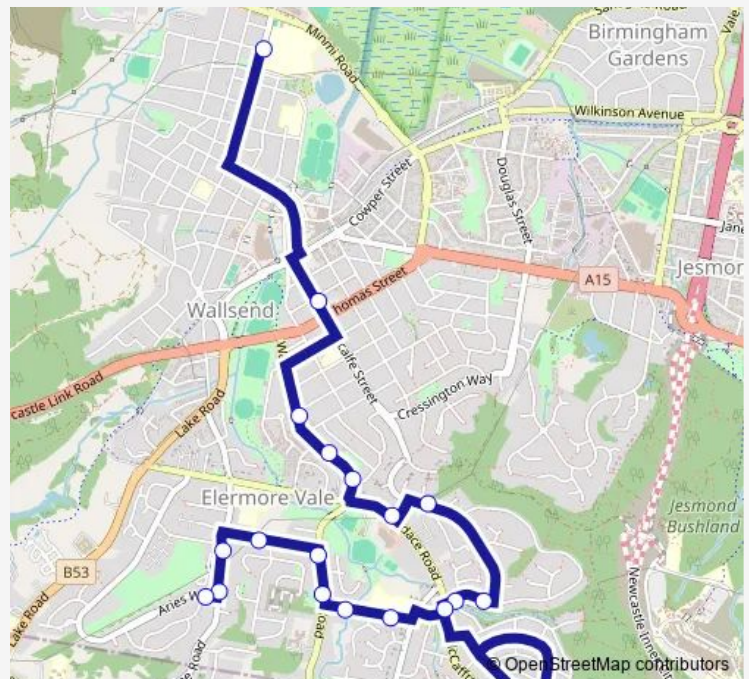

Dangerfield Dr Opp Isabella Cl

Mccaffrey Dr At Dangerfield Dr

Smith Rd Opp Wallsend South Public School

Smith Rd After Cardiff Rd

Elermore Vale Community Hall, Cardiff Rd

Cardiff Rd At Watkins Rd

Watkins Rd After Kerry Av

Jubilee Rd Opp Taurus St

Jubilee Rd Opp Aries Way

Aries Way Before Pisces Av

Route schedule

Callaghan College Wallsend Campus, Macquarie St —  
Aries Way Before Pisces Av

Monday	15:45
Tuesday	15:45
Wednesday	15:45
Thursday	15:45
Friday	—
Saturday	—
Sunday	—

Route info

Direction: Callaghan College Wallsend Campus, Macquarie St

Stops: 18

Trip Duration: 0 hour 15 min

6171 — Wallsend HS to Elermore Vale

6171 School Bus time schedules and route maps are available in an offline PDF at [busmaps.com](https://busmaps.com). Use the [busmaps.com](https://busmaps.com) website to see live bus times, train schedule or subway schedule, and step-by-step directions for all public transit in Newcastle