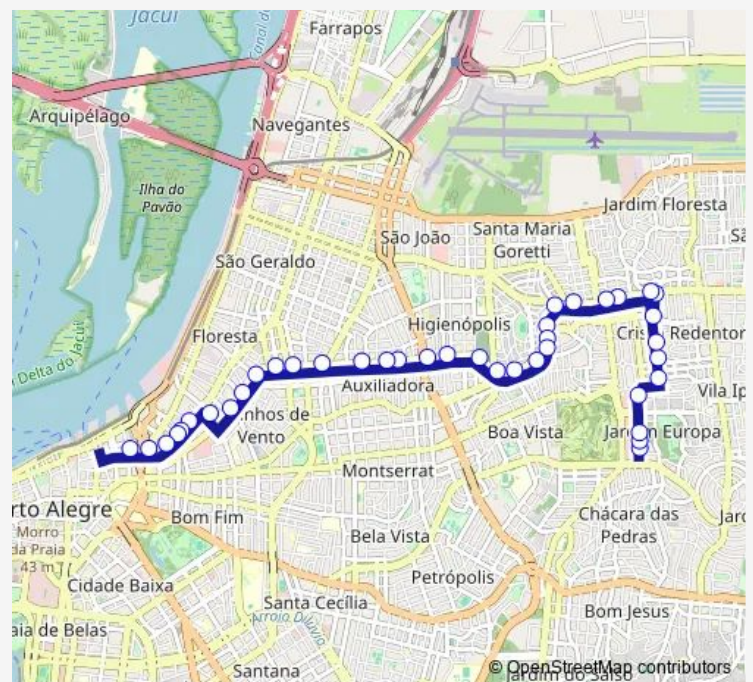

Plinio Brasil Milano 2142

Plinio Brasil Milano 2052

Plinio Brasil Milano DF 1849

Plinio Brasil Milano DF 1635

Cristovao Colombo 4266

Route schedule

Antonio Carlos Berta 255 Jardim Europa - Goldstein —
Voluntarios DA Patria 584

Monday	06:40-07:46
Tuesday	06:40-07:46
Wednesday	06:40-07:46
Thursday	06:40-07:46
Friday	06:40-07:46
Saturday	07:00-10:30
Sunday	—

Route info

Direction: Antonio Carlos Berta 255 Jardim Europa - Goldstein

Stops: 39

Trip Duration: 0 hour 37 min

6171 — Iguatemi I

Cristovao Colombo DF Praça

Cristovao Colombo 3648

Cristovao Colombo 3452

Cristovao Colombo 3084

Cristovao Colombo 2948/DF 2967