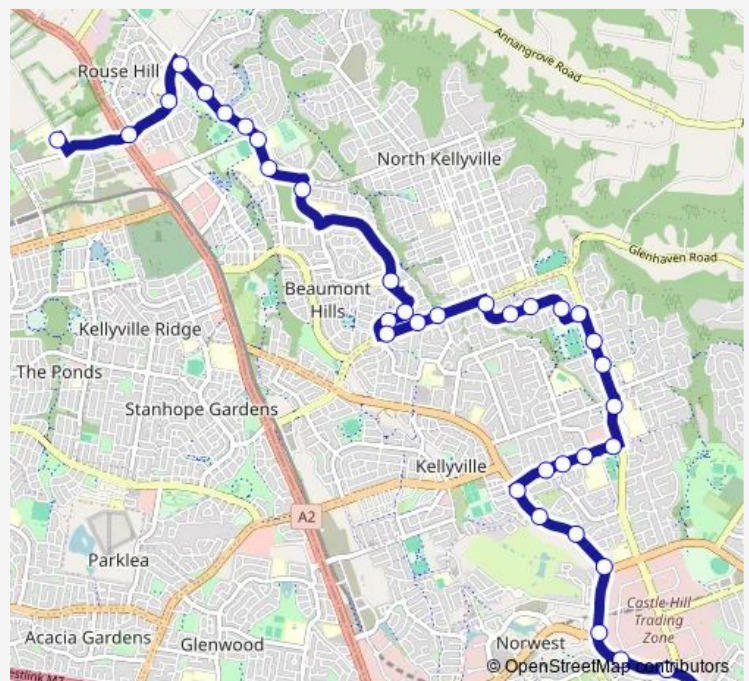

Brampton Dr Opp Mayda Pl

Brampton Dr After Iwan Pl

Brampton Dr At Stafford Way

Samantha Riley Dr After Brampton Dr

Samantha Riley Dr Opp Poole Rd

Samantha Riley Dr Opp Redden Dr

James Mileham Dr After Samantha Riley Dr

### Route schedule

Rouse Hill Anglican College — Windsor Rd Before Parsonage Rd

Monday	15:54
Tuesday	15:54
Wednesday	15:54
Thursday	15:54
Friday	15:54
Saturday	—
Sunday	—

### Route info

Direction: Rouse Hill Anglican College

Stops: 36

Trip Duration: 0 hour 40 min

2586 — Rouse Hill College to Windsor Rd before Parsonage Rd

Marella Av At Green Rd

53 Green Rd

Kellyville Lions Park, Green Rd