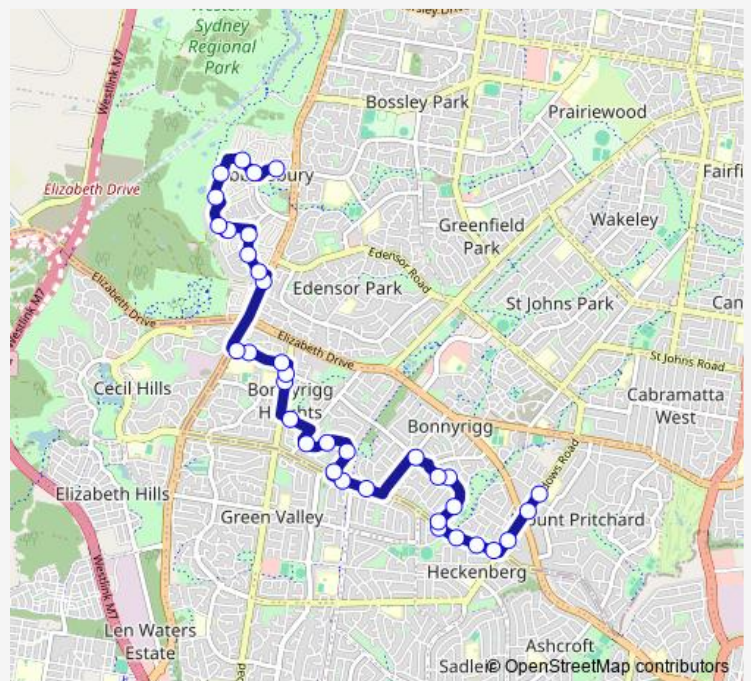

Delgarno Rd Opp Chaffey Park

Delgarno Rd At Perkins PI

Dowland St At Handel St

Bonnyrigg Heights Public School, Wilson Rd

**Route schedule**

Mount Pritchard Public School, Meadows Rd — Stockdale Cres After Gleeson PI

Monday	15:00
Tuesday	15:00
Wednesday	15:00
Thursday	15:00
Friday	15:00
Saturday	—
Sunday	—

**Route info**

Direction: Mount Pritchard Public School, Meadows Rd

Stops: 35

Trip Duration: 0 hour 33 min

9827 — Mount Pritchard Public School to Abbotsbury