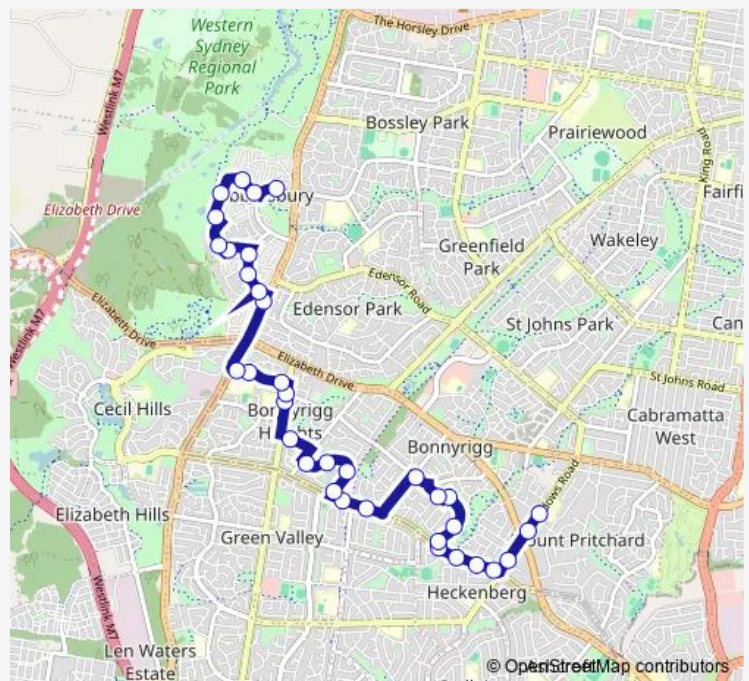

Lalich Av At Bywong Pl

Lalich Av At Wearne Rd

Gemalla St At Kindee Av

Bonnyrigg Shops, Brown Rd

North Liverpool Rd Opp Montgomery Rd

North Liverpool Rd After Rundle Rd

Marriott Rd At Greer St

Delgarno Rd Opp Childers St

Delgarno Rd Opp Chaffey Park

Delgarno Rd At Perkins Pl

Dowland St At Handel St

Bonnyrigg Heights Public School, Wilson Rd

Route schedule

Mount Pritchard Public School, Meadows Rd — Stockdale Cres Opp Gleeson Pl

Monday	15:00
Tuesday	15:00
Wednesday	15:00
Thursday	15:00
Friday	15:00
Saturday	—
Sunday	—

Route info

Direction: Mount Pritchard Public School, Meadows Rd

Stops: 35

Trip Duration: 0 hour 33 min

Wilson Rd Opp Simpson Rd