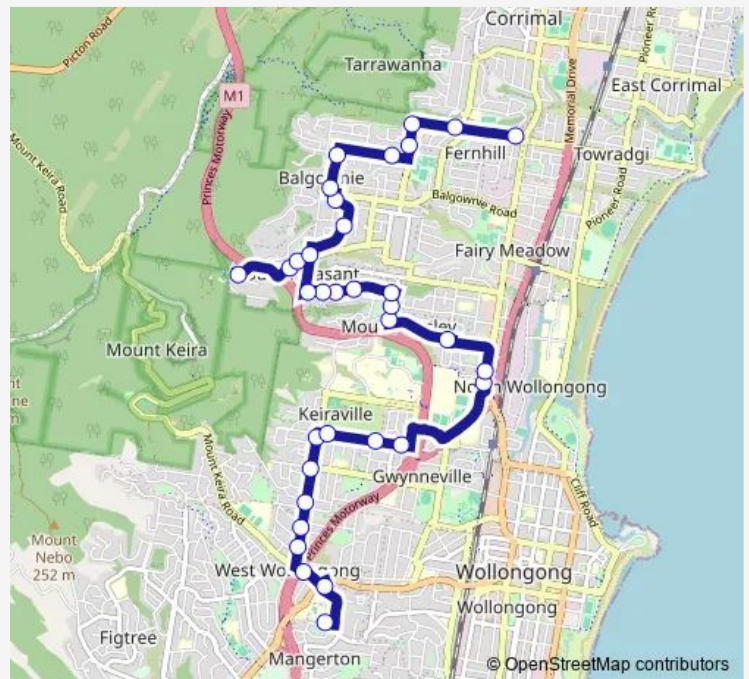

Route schedule

The Illawarra Grammar School, Western Av — Caldwell Av At Charles Rd

Monday	15:40
Tuesday	15:40
Wednesday	15:40
Thursday	15:40
Friday	15:40
Saturday	—
Sunday	—

Route info

Direction: The Illawarra Grammar School, Western Av

Stops: 34

Trip Duration: 0 hour 30 min

S241 — The Illawarra Grammar School to Caldwell Ave at Charles Rd **BusMaps**

Ramah Av Before Brokers Rd

New Mt Pleasant Rd At Bushland Av

New Mt Pleasant Rd Opp Dobinson St

## Route schedule

Caldwell Av At Charles Rd — The Illawarra Grammar School, Princes Hwy

Monday 08:00

Tuesday 08:00

Wednesday 08:00

Thursday 08:00

Friday 08:00

Saturday —

## Route info

Direction: Caldwell Av At Charles Rd

Stops: 29

Trip Duration: 0 hour 30 min

Robsons Rd Before Keira Mine Rd

Robsons Rd At Sheppard St

Robsons Rd After Buckle Cres

Mount Keira Rd Before Crown St