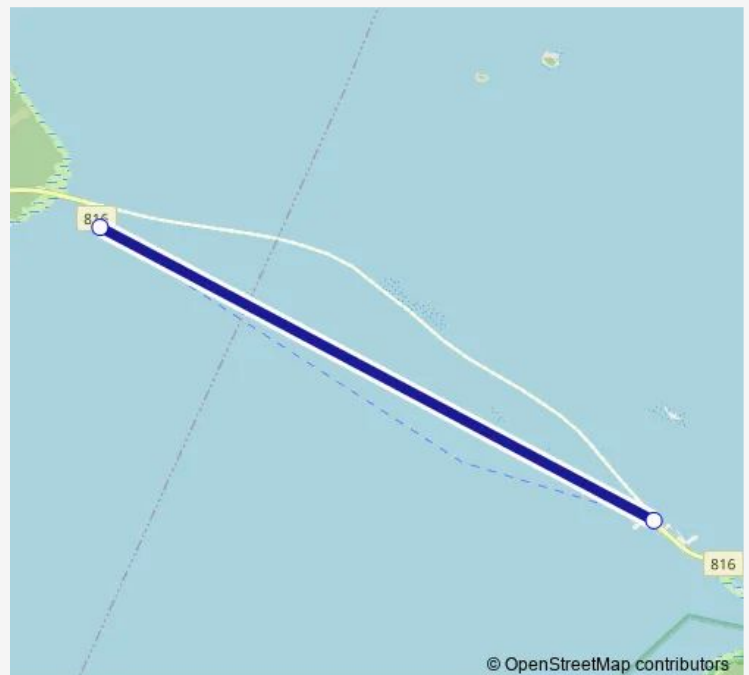

Ferry Hailuoto

[Go to website](#)**Direction**

Oulunsalosta - From Oulunsalo — Hailuodosta - From Hailuoto

2 stops

[Open route schedule](#)

Oulunsalosta - From Oulunsalo

Hailuodosta - From Hailuoto

Route schedule

Oulunsalosta - From Oulunsalo — Hailuodosta - From Hailuoto

Monday 06:00-24:00

Tuesday 06:00-24:00

Wednesday 06:00-24:00

Thursday 06:00-24:00

Friday 06:00-24:00

Saturday —

Sunday —

Route info

Direction: Oulunsalosta - From Oulunsalo

Stops: 2

Trip Duration: 0 hour 25 min

■ Hailuoto

Direction

Hailuodosta - From Hailuoto — Oulunsalosta - From Oulunsalo

2 stops