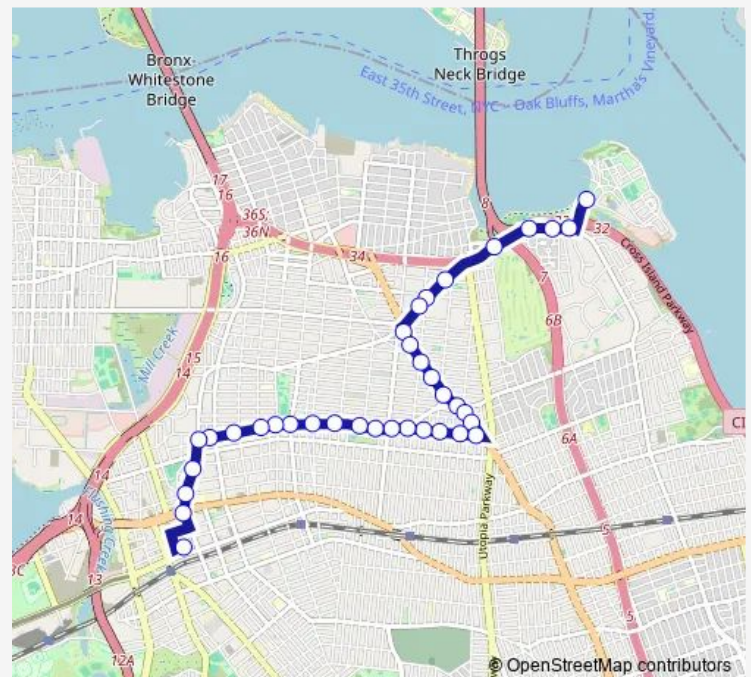

Thursday 05:02-00:40⁺¹

Friday 05:02-00:40⁺¹

Saturday 05:45-00:33⁺¹

Sunday 06:12-00:23⁺¹

Route info

Direction: Totten AV/Cross Island Pkwy

Stops: 34

Trip Duration: 0 hour 19 min

Q16 — Fort Totten - Flushing

BusMaps

29 AV/157 St

Bayside AV/154 St

Bayside AV/Murray St

Bayside AV/150 St

Bayside AV/149 St

Bayside AV/148 St

Bayside AV/146 St

Bayside AV/Parsons Blvd

Bayside AV/Union St

Union ST/33 Av

Union ST/35 Av

Union ST/Northern Blvd

39 AV/Lippman Plaza

Direction

Route info

Direction: 39 AV/Union St

Stops: 36

Trip Duration: 0 hour 26 min

Willels Point Blvd/19 Av

Willels Point Blvd/163-54 Willels Point Blvd

Willels Point Blvd/17 Av

Willels Point Blvd/15 Dr