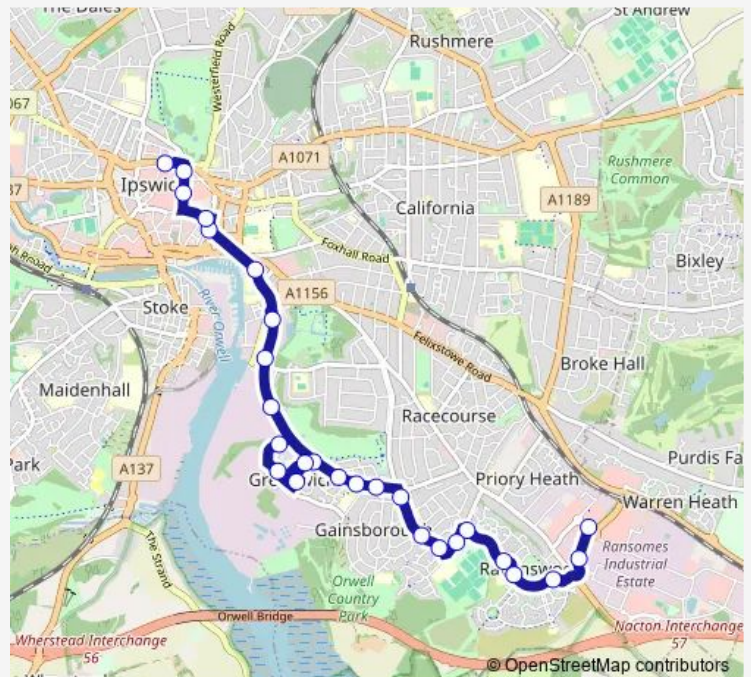

Cotman Road

Hossack Road

Windermere Close

Route schedule

Tower Ramparts Bus Station — Waitrose

Monday 06:24-18:20

Tuesday 06:24-18:20

Wednesday 06:24-18:20

Thursday 06:24-18:20

Friday 06:24-18:20

Saturday 06:52-18:20

Sunday —

Route info

Direction: Tower Ramparts Bus Station

Stops: 27

Trip Duration: 0 hour 25 min

Direction

Waitrose — Tower Ramparts Bus Station

27 stops

[Open route schedule](#)

Waitrose

The Thrasher

The Raven

Primary School

Tuesday 06:49-18:47

Wednesday 06:49-18:47

Thursday 06:49-18:47

Friday 06:49-18:47

Saturday 07:17-18:47

Sunday —

Route info

Direction: Waitrose