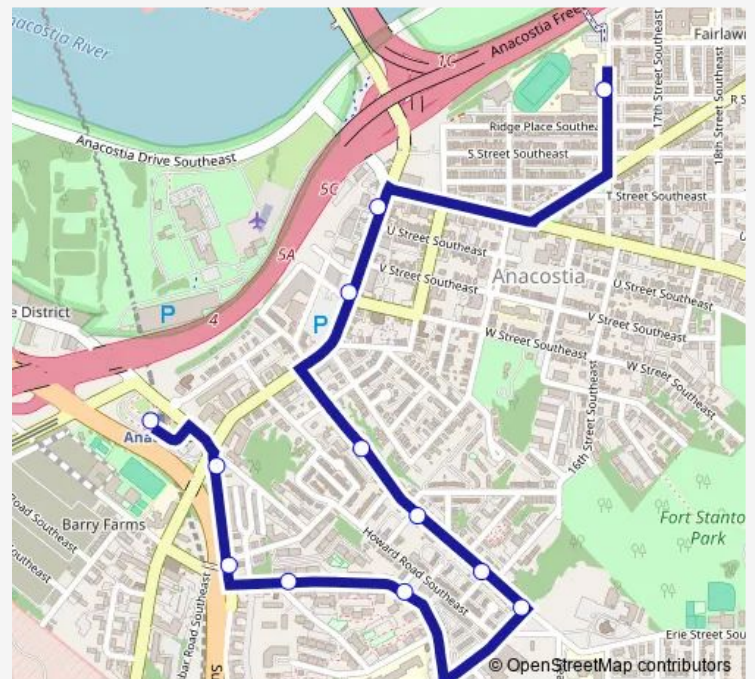

Bus A33 Minnesota AVE - Anacostia

[Go to website](#)

Direction

Anacostia Hs — Anacostia+Bay H

12 stops

[Open route schedule](#)

Anacostia Hs

ML King Jr Av Se+U St Se

ML King Jr Av Se+W St Se

Morris Rd Se+#1349

Morris Rd Se+West St Se

Morris Rd Se+Hunter Pl Se

Morris Rd Se+Pomeroy Rd Se

Stanton Rd Se+Bryan Pl Se

Stanton Rd Se+Douglas Rd Se

Sheridan Rd Se+Bowen Rd Se

Sheridan Rd Se+ML King Jr Av Se

Anacostia+Bay H

Route schedule

Anacostia Hs — Anacostia+Bay H

Monday	15:22
Tuesday	15:22
Wednesday	15:22
Thursday	15:22
Friday	15:22
Saturday	—
Sunday	—

Route info

Direction: Anacostia Hs

Stops: 12

Trip Duration: 0 hour 16 min

A33 — Minnesota AVE - Anacostia

A33 Bus time schedules and route maps are available in an offline PDF at busmaps.com. Use the busmaps.com website to see live bus times, train schedule or subway schedule, and step-by-step directions for all public transit in Washington