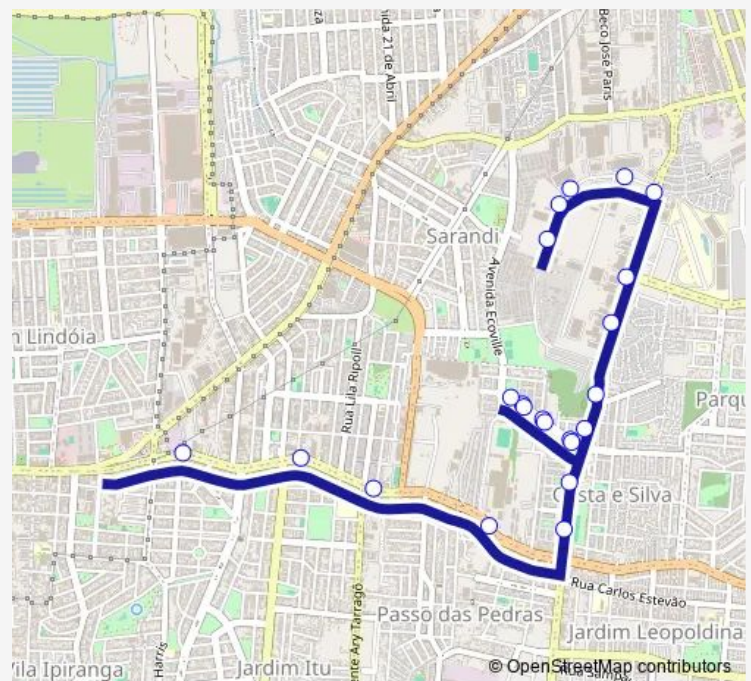

### Route schedule

Willy Eugenio Fleck AL 850 — Baltazar DE Oliveira Garcia S/N

Monday 06:42-22:05

Tuesday 06:42-22:05

Wednesday 06:42-22:05

Thursday 06:42-22:05

Friday 06:42-22:05

Saturday —

### Route info

Direction: Willy Eugenio Fleck AL 850

Stops: 22

Trip Duration: 0 hour 25 min

■ A33 — Costa E Silva / Triangulo (Alimentadora)

A33 Bus time schedules and route maps are available in an offline PDF at [busmaps.com](https://busmaps.com). Use the [busmaps.com](https://busmaps.com) website to see live bus times, train schedule or subway schedule, and step-by-step directions for all public transit in Alvorada