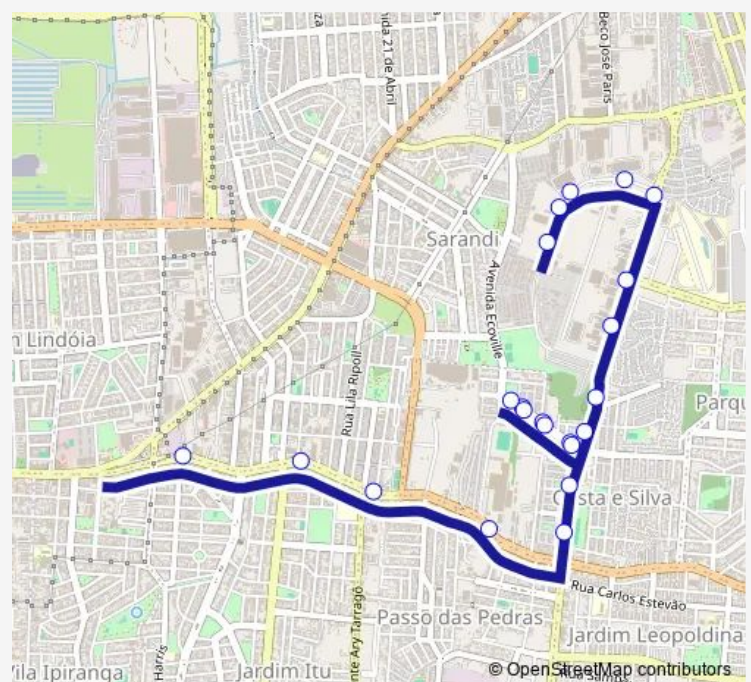

Monday 06:42-22:05

Tuesday 06:42-22:05

Wednesday 06:42-22:05

Thursday 06:42-22:05

Friday 06:42-22:05

Saturday —

Sunday —

Route info

Direction: Willy Eugenio Fleck AL 850

Stops: 22

Trip Duration: 0 hour 25 min

■ A33 — Costa E Silva / Triangulo (Alimentadora)

A33 Bus time schedules and route maps are available in an offline PDF at busmaps.com. Use the busmaps.com website to see live bus times, train schedule or subway schedule, and step-by-step directions for all public transit in Alvorada