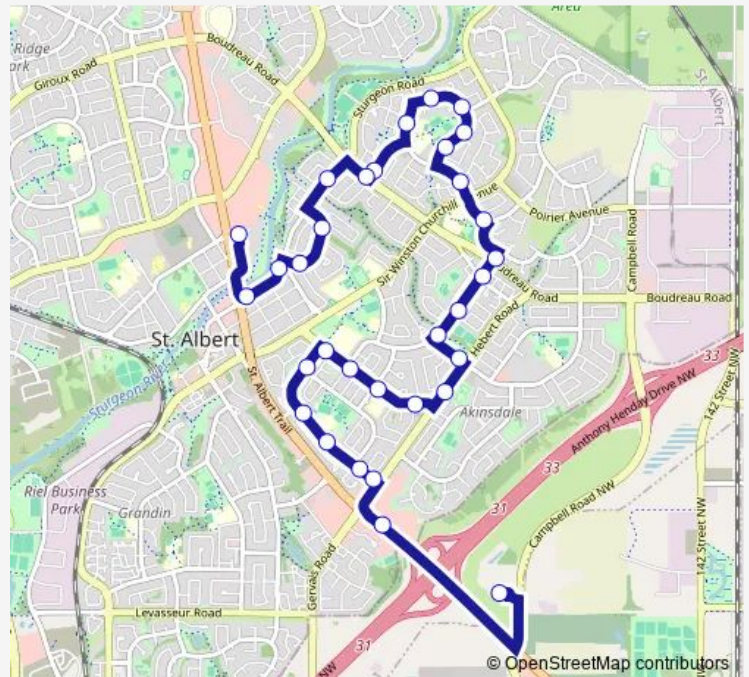

Sturgeon Rd & Burns St

Burnham Ave & Bernard Dr

Burnham Ave & Bellevue Cres

Sturgeon Rd & Beaverbrook Cres

Westwood Dr & Windsor Cres

Westwood Dr & Woodlands Rd

Woodlands Rd & Wakefield Blvd

Willoughby Dr & Wolcott Pl

Willoughby Dr & Waverly Dr

Willoughby Dr & Wentworth Cres

Willoughby Dr & Woodlands Rd

Woodlands Rd & Woodcrest Av

SWC Ave & Park Ave

Poirier Avenue & Sir Winston Churchill Avenue

Parkwood Dr & Poirier Ave

Park Ave & Parkwood Dr

Route schedule

St. Albert Centre Exchange — Park Ave & Parkwood Dr

Monday 16:16-18:16

Tuesday 16:16-18:16

Wednesday 16:16-18:16

Thursday 16:16-18:16

Friday 16:16-18:16

Saturday —

Sunday —

Route info

Direction: St. Albert Centre Exchange

Stops: 18

Trip Duration: 0 hour 11 min