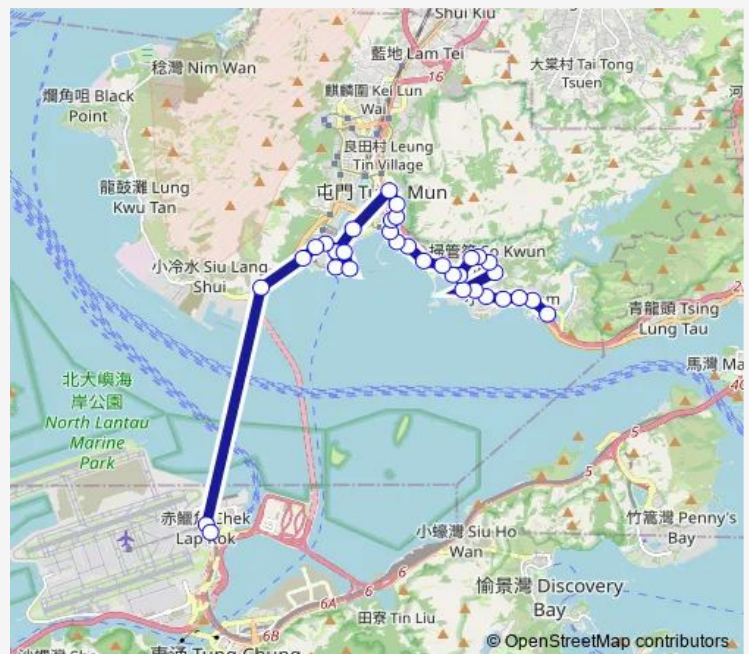

[Ctb] Tuen MUN Pier Head, WU Chui Road[[Kmb] Tuen MUN Pier Head BUS Terminus[[Lrtfeeder] Tuen MUN Ferry Pier][Lwb] Tuen MUN Pier Head

[Ctb] WU Boon House WU King Estate, WU King Road[[Kmb] WU Boon House WU King Estate[[Lrtfeeder]

Route schedule

[Ctb] Airport (Ground Transportation Centre)[Lwb] Airport (GTC) BUS Terminus — [Ctb] Tuen MUN Road BUS-BUS Interchange, Castle Peak Road[[Kmb] Tuen MUN Road Interchange][Lwb] Tuen MUN Road Interchange

Monday	17:20-18:50
Tuesday	17:20-18:50
Wednesday	17:20-18:50
Thursday	17:20-18:50
Friday	17:20-18:50
Saturday	17:20-18:50
Sunday	17:20-18:50

Route info

Direction: [Ctb] Airport (Ground Transportation Centre)[Lwb] Airport (GTC) BUS Terminus

Stops: 35

Trip Duration: 1 hour 10 min

■ A33 — Tuen MUN Road Interchange - Airport (Ground Transportation Centre) (VIA Asiaworld-Expo)

WU Boon House, WU King Estate[[Lwb] WU Boon House
WU King Estate

[Ctb] WU Tsui House WU King Estate, WU King
Road[[Kmb] WU Tsui House WU King Estate[[Lrtfeeder]
WU Tsui House, WU King Estate[[Lwb] WU Tsui House
WU King Estate