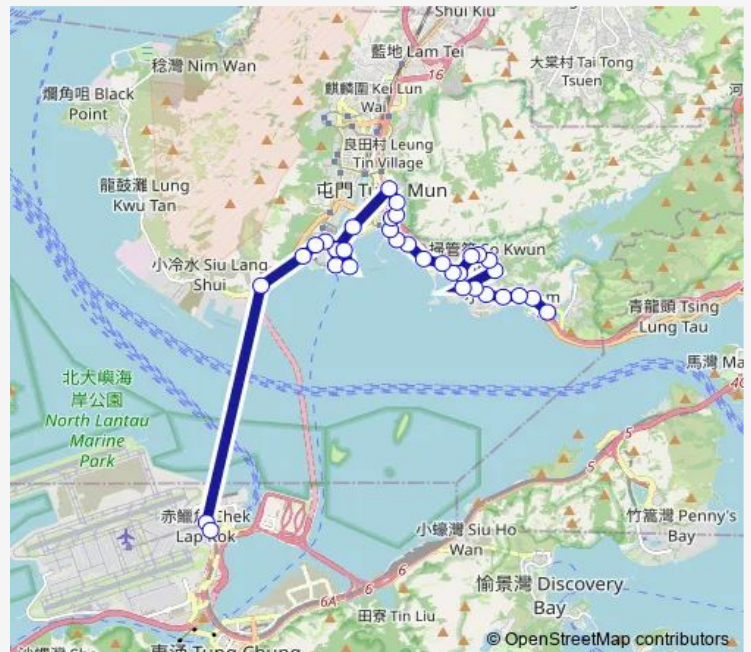

[Ctb] Tuen MUN Pier Head, WU Chui Road[[Kmb] Tuen MUN Pier Head BUS Terminus[[Lrtfeeder] Tuen MUN Ferry Pier][Lwb] Tuen MUN Pier Head

[Ctb] WU Boon House WU King Estate, WU King Road[[Kmb] WU Boon House WU King Estate[[Lrtfeeder]

## Route schedule

[Ctb] Airport (Ground Transportation Centre)[Lwb] Airport (GTC) BUS Terminus — [Ctb] Tuen MUN Road BUS-BUS Interchange, Castle Peak Road[[Kmb] Tuen MUN Road Interchange][Lwb] Tuen MUN Road Interchange

## Route info

Direction: [Ctb] Airport (Ground Transportation Centre)[Lwb] Airport (GTC) BUS Terminus

Stops: 35

Trip Duration: 1 hour 13 min

■ A33 — Tuen MUN Road Interchange - Airport (Ground Transportation Centre) (VIA Asiaworld-Expo) **BusMaps**