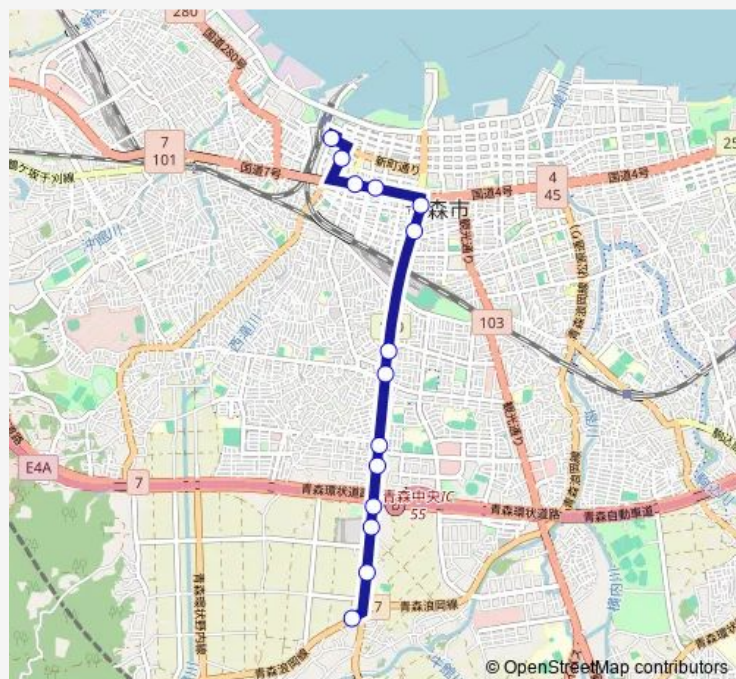

### Route schedule

青森駅 ⑥のりば — 青森朝日放送前

Monday 17:47

Tuesday 17:47

Wednesday 17:47

Thursday 17:47

Friday 17:47

Saturday —

### Route info

Direction: 青森駅 ⑥のりば

Stops: 14

Trip Duration: 0 hour 32 min

L43 中央大橋線

BusMaps

L43 中央大橋線 Bus time schedules and route maps are available in an offline PDF at [busmaps.com](https://busmaps.com). Use the [busmaps.com](https://busmaps.com) website to see live bus times, train schedule or subway schedule, and step-by-step directions for all public transit in Aomori