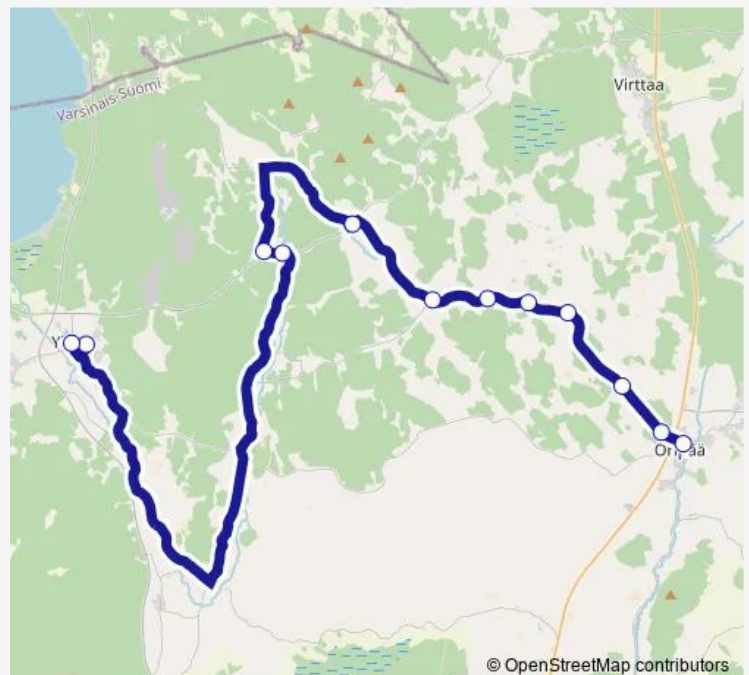

Saturday —

Sunday —

Route info

Direction: Oripää kivimakasiini

Stops: 12

Trip Duration: 1 hour 7 min

© OpenStreetMap contributors

■ Oripää - Yläne