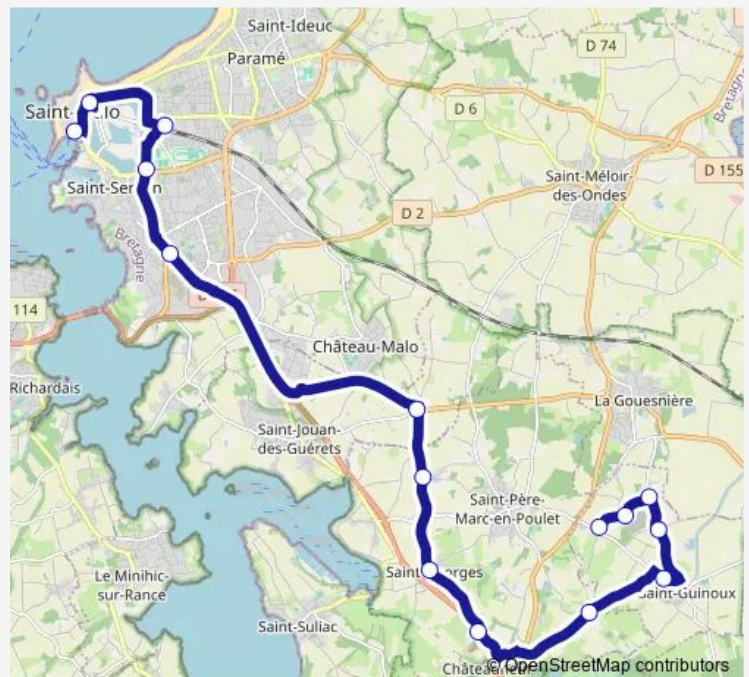

Lycée J. Cartier

Maupertuis-Hôpital

Gares - Quai C

Intra-Muros

Porte de Dinan

Route schedule

Les Landes — Porte de Dinan

Monday 07:03

Tuesday 07:03

Wednesday 07:03

Thursday 07:03

Friday 07:03

Saturday —

Sunday —

Route info

Direction: Les Landes

Stops: 15

Trip Duration: 0 hour 48 min

S518 — Saint-Guinoux - Porte de Dinan

S518 Bus time schedules and route maps are available in an offline PDF at [busmaps.com](https://busmaps.com). Use the [busmaps.com](https://busmaps.com) website to see live bus times, train schedule or subway schedule, and step-by-step directions for all public transit in Saint-Malo