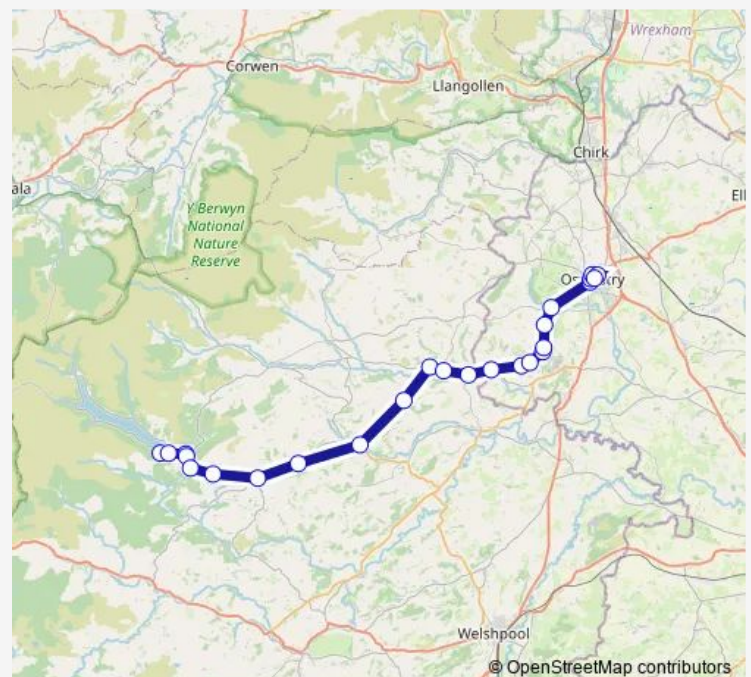

Bus T82 Vyrnwy Dam - Oswestry via Llanfyllin

[Go to website](#)

Direction

Lake Vyrnwy Dam — Iceland

25 stops

[Open route schedule](#)

Lake Vyrnwy Dam

Llanwddyn War Memorial

Abertridwr

Pont Bryn-y-fedwen

Hairpin Bend

Bitfel

Pont Ysgadan

Pont Efail-y-cwm

Cross Keys

Bwlchyddar Green

Llangedwyn Village

The Green Inn

Penybont Inn

Glan-yr-afon

Crossroads

Kalulushi

Post Office

Royal Oak

The Cross

Stone House

Park Gates

Route schedule

Lake Vyrnwy Dam — Iceland

Monday —

Tuesday —

Wednesday 08:20

Thursday —

Friday —

Saturday —

Sunday —

Route info

Direction: Lake Vyrnwy Dam

Stops: 25

Trip Duration: 1 hour 5 min

■ T82 — Vyrnwy Dam - Oswestry via Llanfyllin