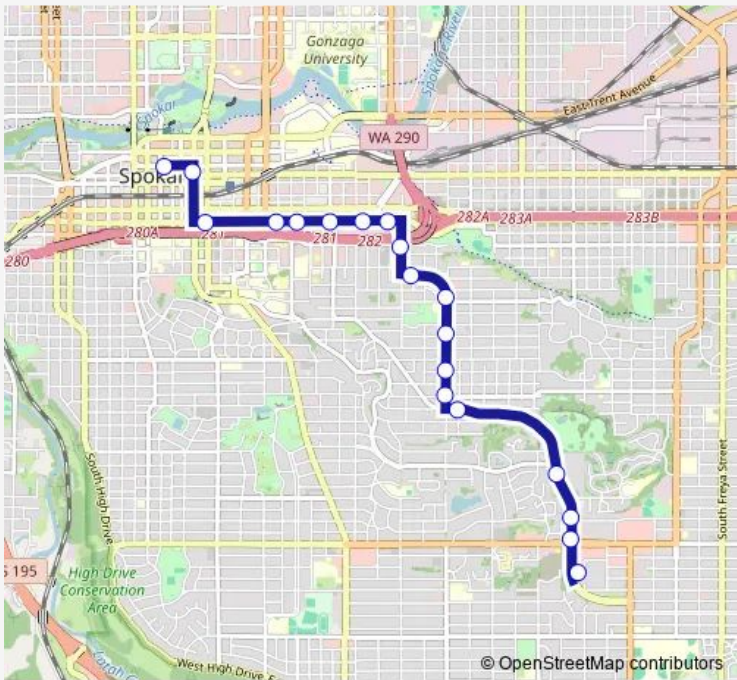

Bus 45 Perry District

[Go to website](#)

Direction
 South Hill Park & Ride Bay 4 — Plaza Bay 11
 19 stops
[Open route schedule](#)

- South Hill Park & Ride Bay 4
- Southeast Blvd @ 29th
- Southeast Blvd @ 27th
- Southeast Blvd @ Rockwood Blvd
- 18th @ Hogan
- Perry @ 17th
- Perry @ 15th
- Perry @ 11th
- Perry @ 8th
- Newark @ Richard Allen Ct
- Arthur @ 5th
- 2nd @ Arthur
- 2nd @ Hatch
- 2nd @ Sherman
- 2nd @ Cowley
- 2nd @ Browne
- 2nd @ Washington
- Sprague @ Stevens
- Plaza Bay 11

Route schedule
 South Hill Park & Ride Bay 4 — Plaza Bay 11

Monday	06:00-22:14
Tuesday	06:00-22:14
Wednesday	06:00-22:14
Thursday	06:00-22:14
Friday	06:00-22:14
Saturday	06:13-22:13
Sunday	08:13-19:13

Route info
 Direction: South Hill Park & Ride Bay 4
 Stops: 19
 Trip Duration: 0 hour 17 min

Direction

South Hill Park & Ride Bay 4 — Plaza Bay 13

19 stops

[Open route schedule](#)

South Hill Park & Ride Bay 4

Southeast Blvd @ 29th

Southeast Blvd @ 27th

Southeast Blvd @ Rockwood Blvd

Thursday 06:05-23:22

Friday 06:05-23:22

Saturday 06:50-23:22

Sunday 08:50-19:50

Route info

Direction: Plaza Bay 4

Stops: 19

Trip Duration: 0 hour 15 min