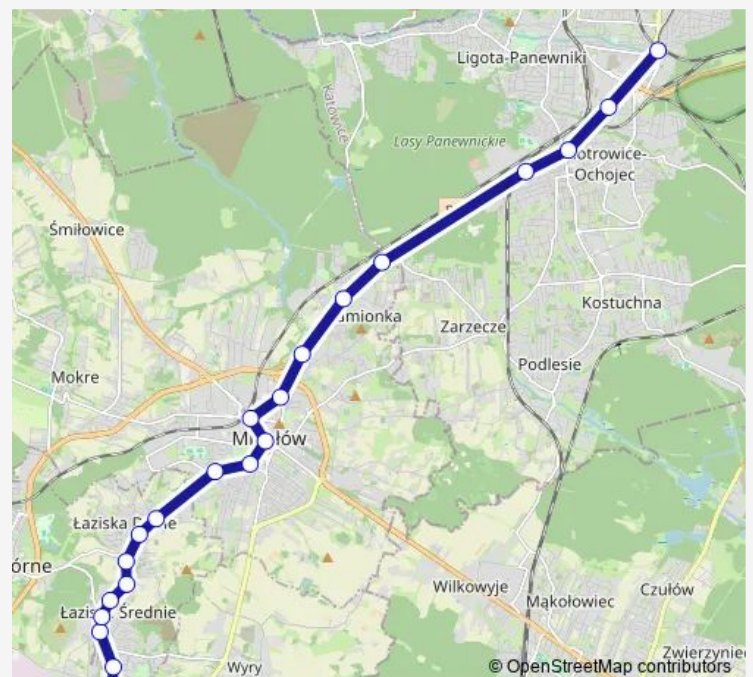

Mikołów Dworzec

Mikołów Szpital

Kamionka Młyn

Kamionka Szkoła

Zarzecze Owsiana

Piotrowice Szkoła

Piotrowice Fabryka Maszyn

Ochojec Lechicka

Saturday 04:17-20:11

Sunday 05:40-20:11

Route info

Direction: Łaziska Średnie Dworzec PKP

Stops: 21

Trip Duration: 0 hour 40 min

45 Bus time schedules and route maps are available in an offline PDF at busmaps.com. Use the busmaps.com website to see live bus times, train schedule or subway schedule, and step-by-step directions for all public transit in Mikolow